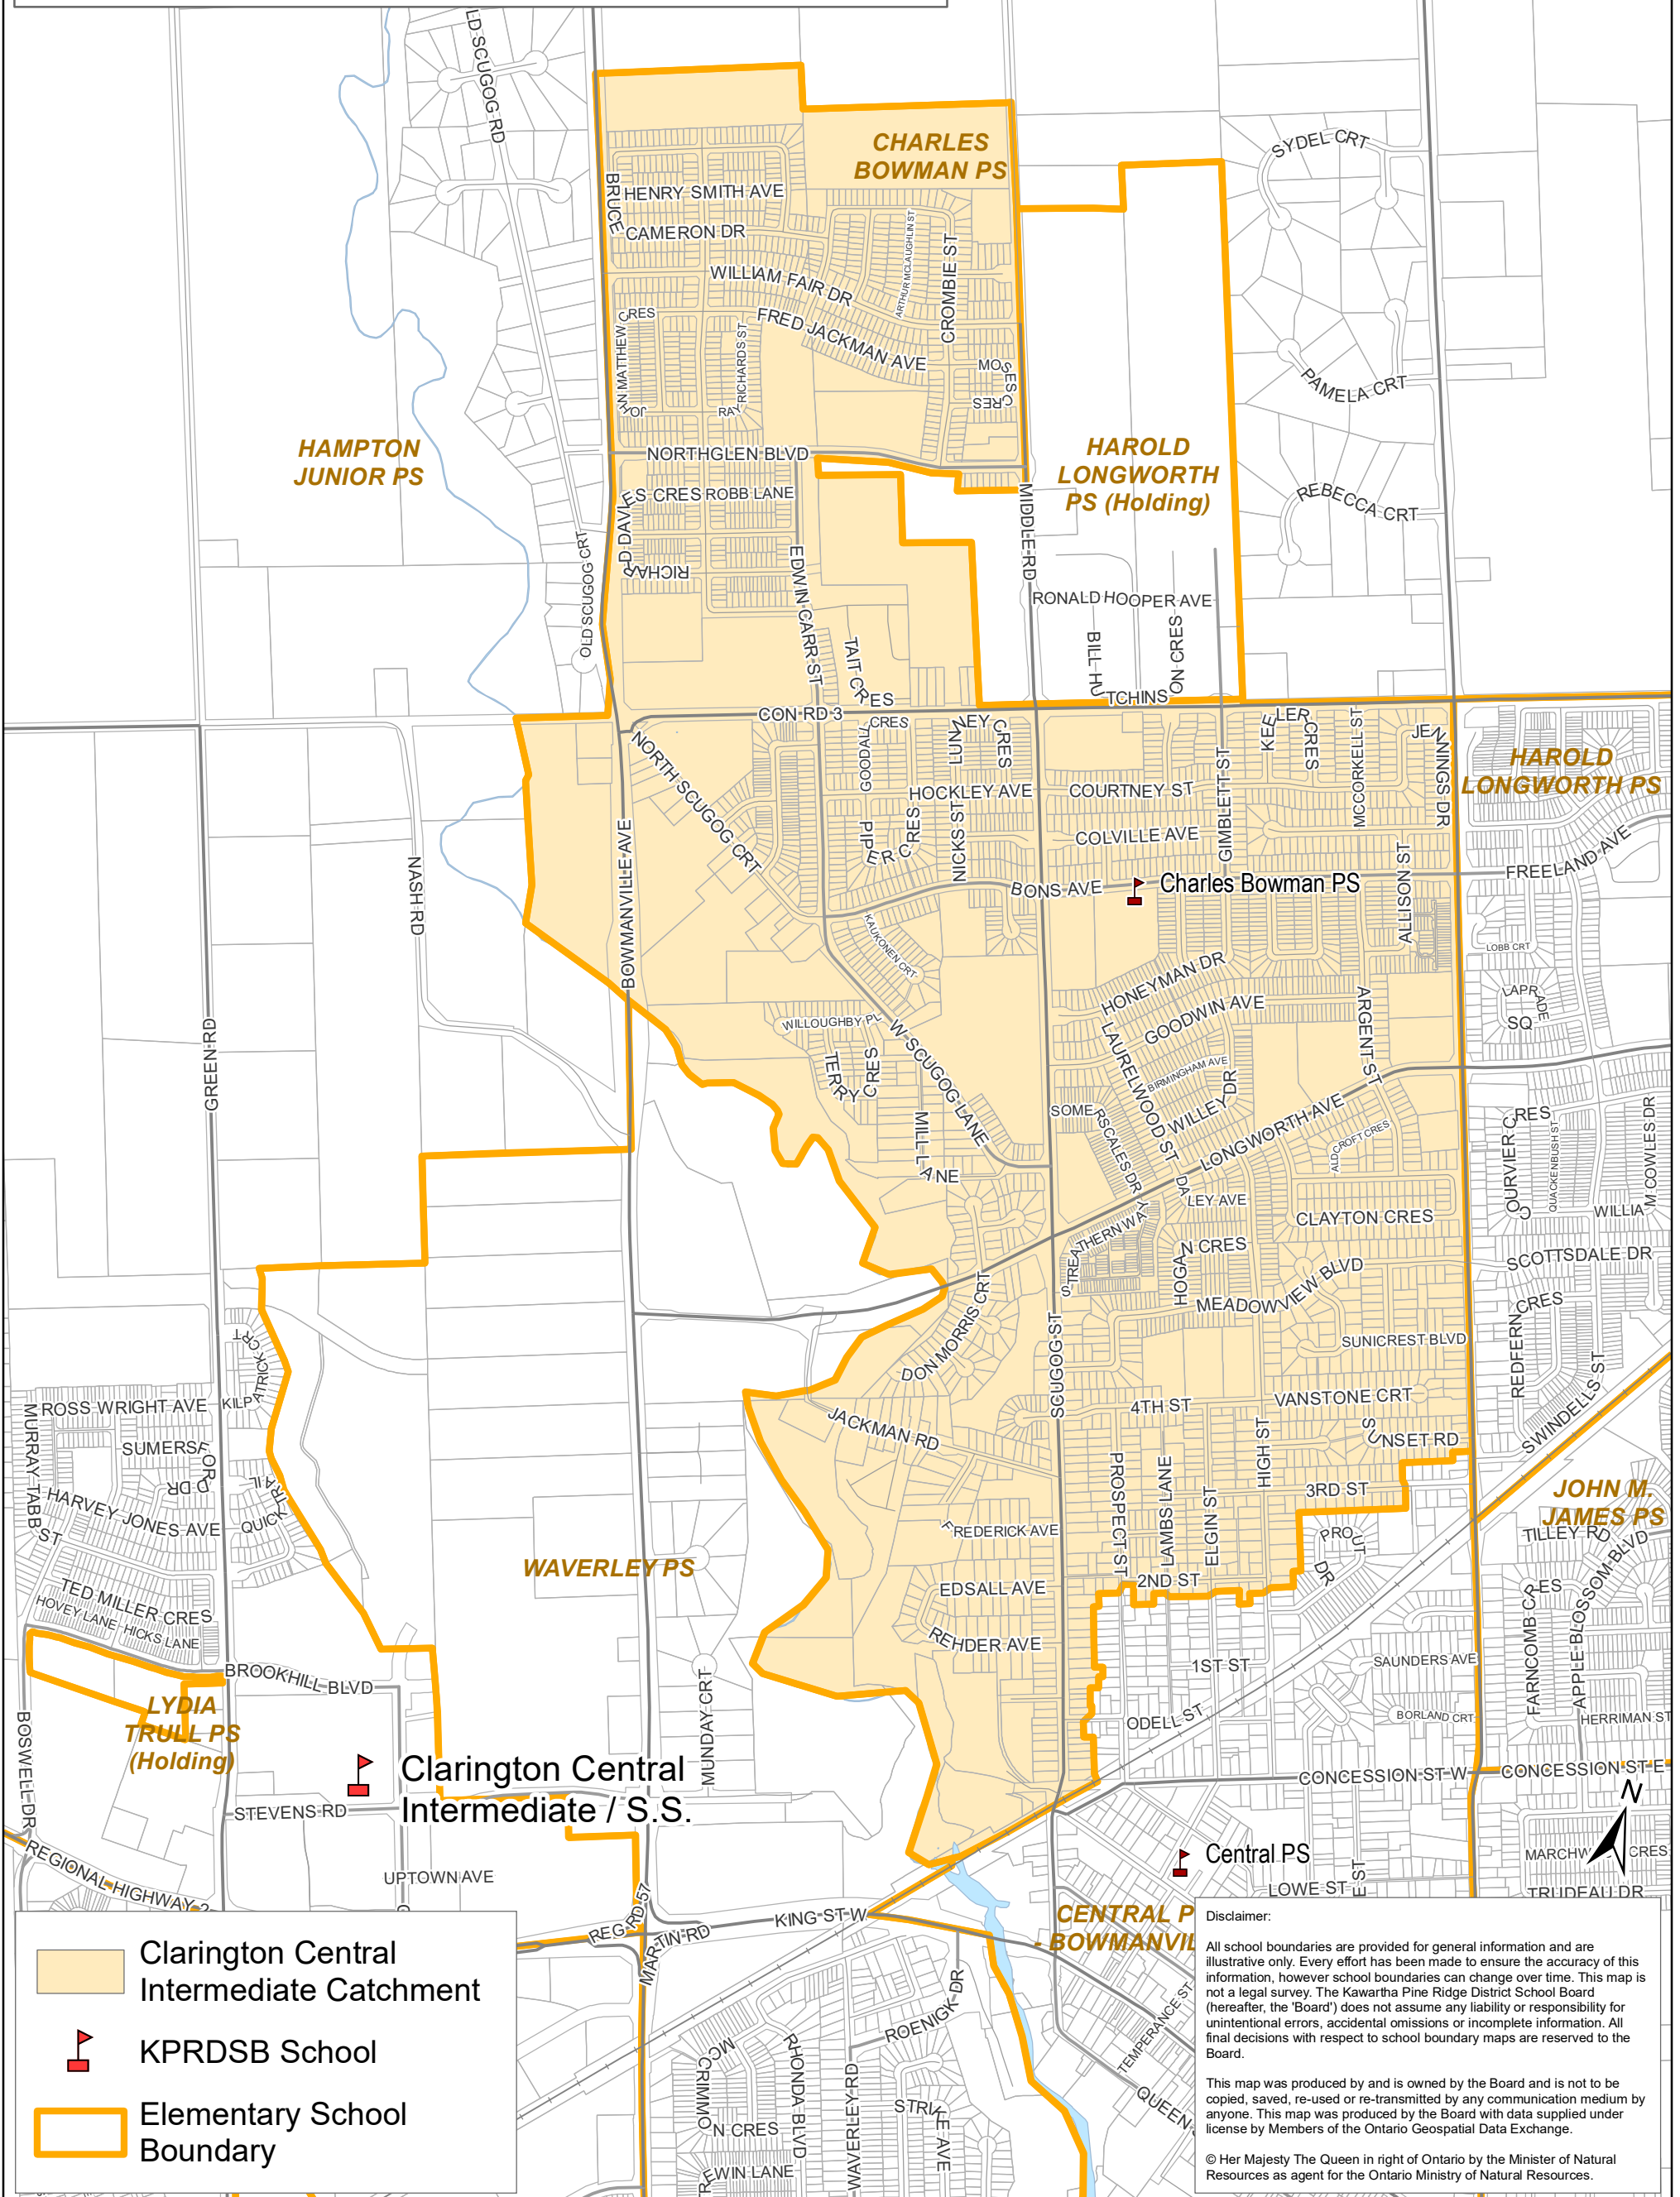

# CLARINGTON CENTRAL INTERMEDIATE SCHOOL

Grades 7 and 8

Grades 9 to 12 to Clarington Central SS

200 Clarington Blvd.

Bowmanville, Ontario

(905) 697-9857

**Clarington Central Intermediate Catchment**

**KPRDSB School**

**Elementary School Boundary**

**Disclaimer:**  
 All school boundaries are provided for general information and are illustrative only. Every effort has been made to ensure the accuracy of this information, however school boundaries can change over time. This map is not a legal survey. The Kawartha Pine Ridge District School Board (hereafter, the Board) does not assume any liability or responsibility for unintentional errors, accidental omissions or incomplete information. All final decisions with respect to school boundary maps are reserved to the Board.

This map was produced by and is owned by the Board and is not to be copied, saved, re-used or re-transmitted by any communication medium by anyone. This map was produced by the Board with data supplied under license by Members of the Ontario Geospatial Data Exchange.