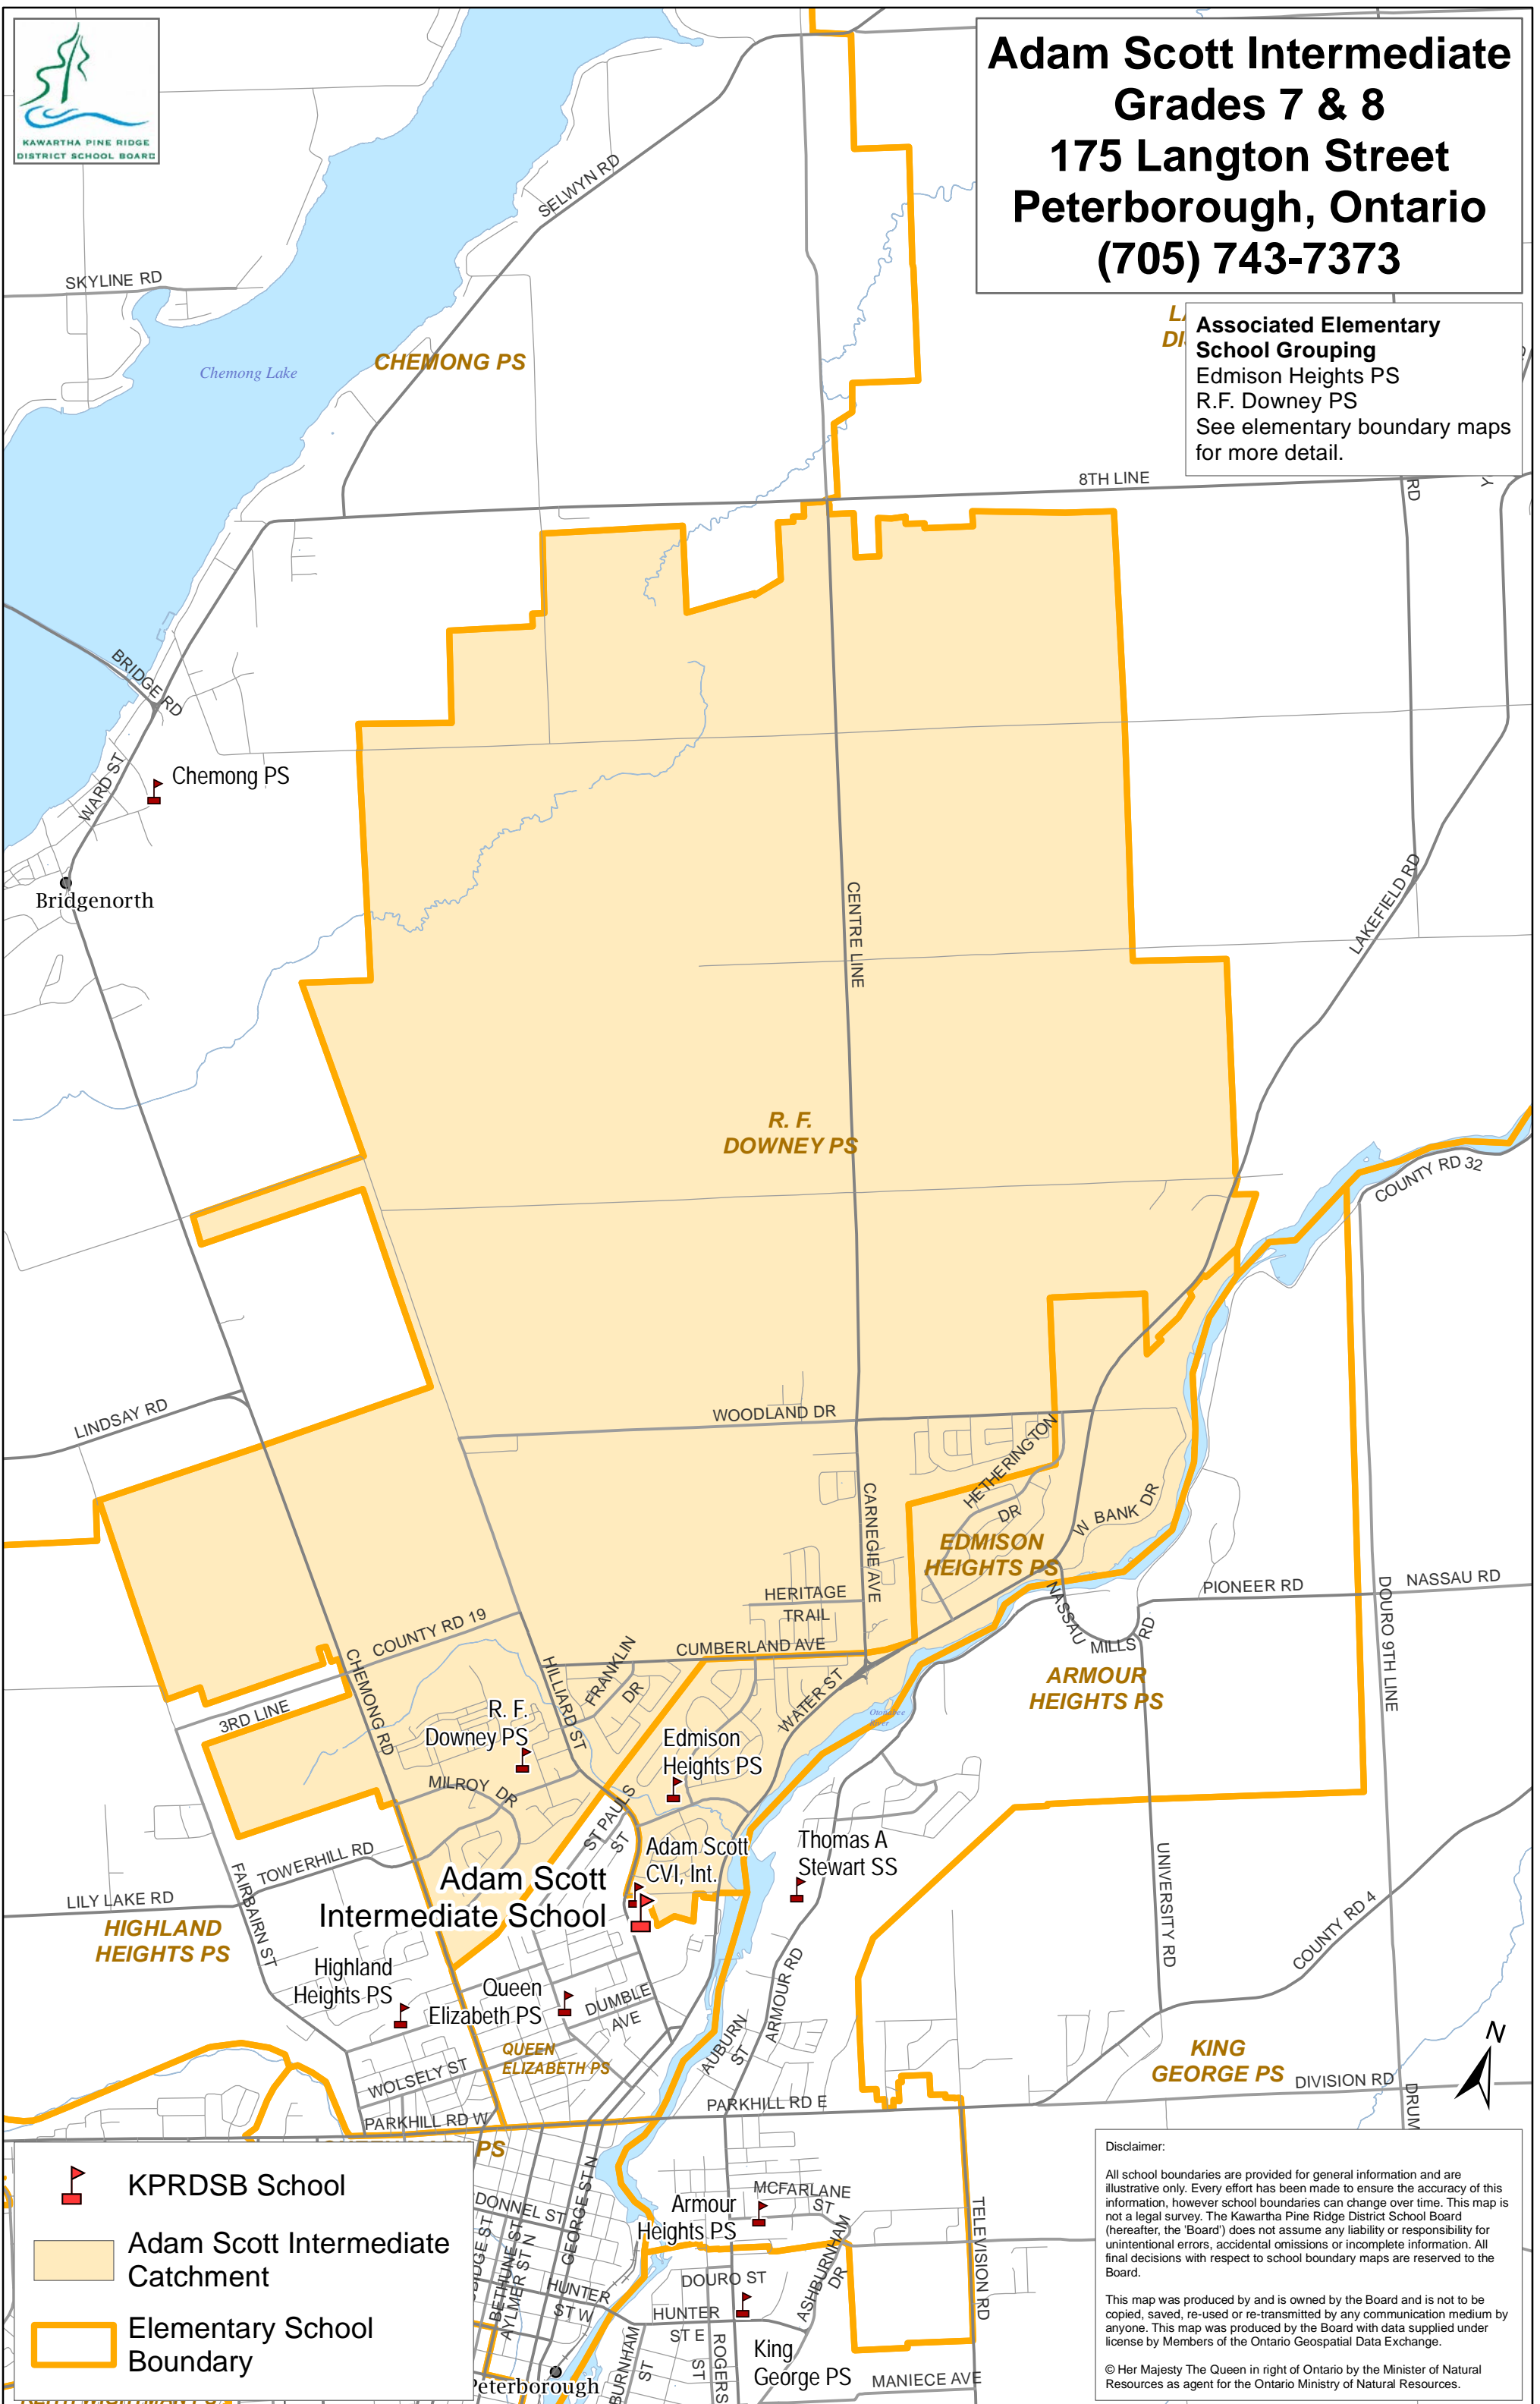

**Adam Scott Intermediate
Grades 7 & 8
175 Langton Street
Peterborough, Ontario
(705) 743-7373**

Associated Elementary School Grouping
Edmison Heights PS
R.F. Downey PS
See elementary boundary maps for more detail.

-  KPRDSB School
-  Adam Scott Intermediate Catchment
-  Elementary School Boundary

Disclaimer:
All school boundaries are provided for general information and are illustrative only. Every effort has been made to ensure the accuracy of this information, however school boundaries can change over time. This map is not a legal survey. The Kawartha Pine Ridge District School Board (hereafter, the Board) does not assume any liability or responsibility for unintentional errors, accidental omissions or incomplete information. All final decisions with respect to school boundary maps are reserved to the Board.

This map was produced by and is owned by the Board and is not to be copied, saved, re-used or re-transmitted by any communication medium by anyone. This map was produced by the Board with data supplied under license by Members of the Ontario Geospatial Data Exchange.