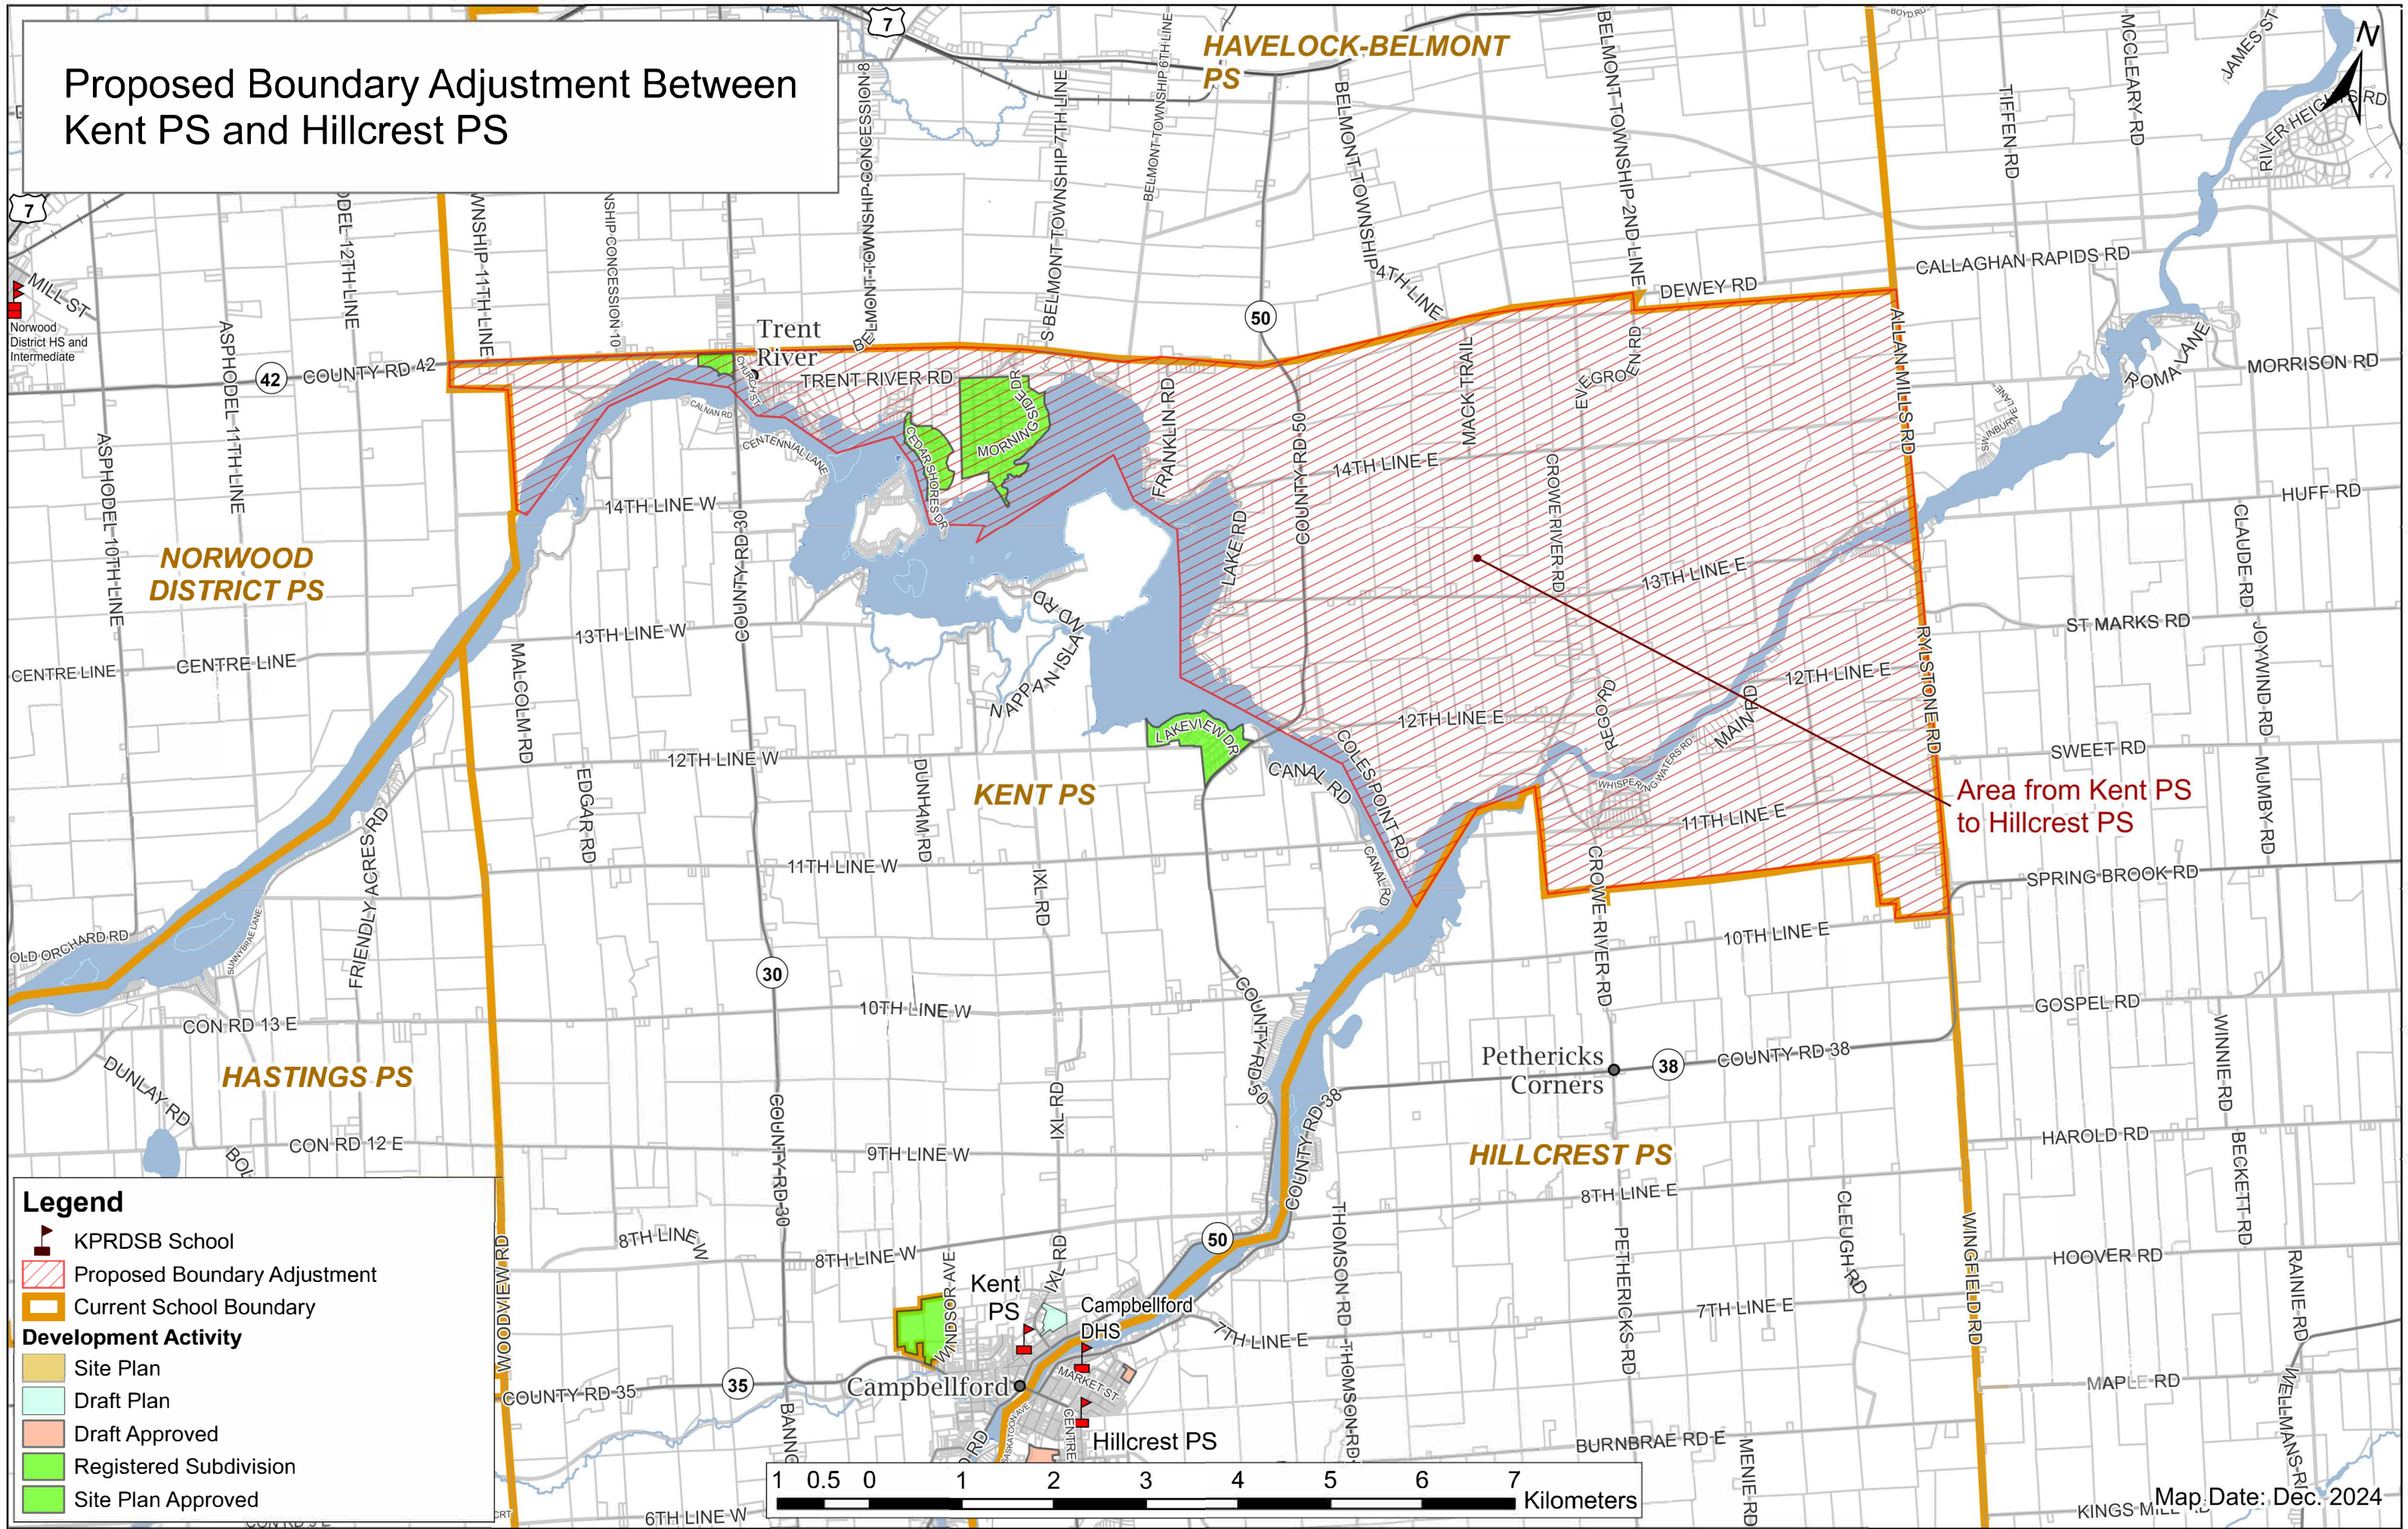

Proposed Boundary Adjustment Between Kent PS and Hillcrest PS

7
MILL ST
Norwood District HS and Intermediate

NORWOOD DISTRICT PS

HASTINGS PS

- Legend**
- KPRDSB School
 - Proposed Boundary Adjustment
 - Current School Boundary
 - Development Activity**
 - Site Plan
 - Draft Plan
 - Draft Approved
 - Registered Subdivision
 - Site Plan Approved

Map Date: Dec. 2024