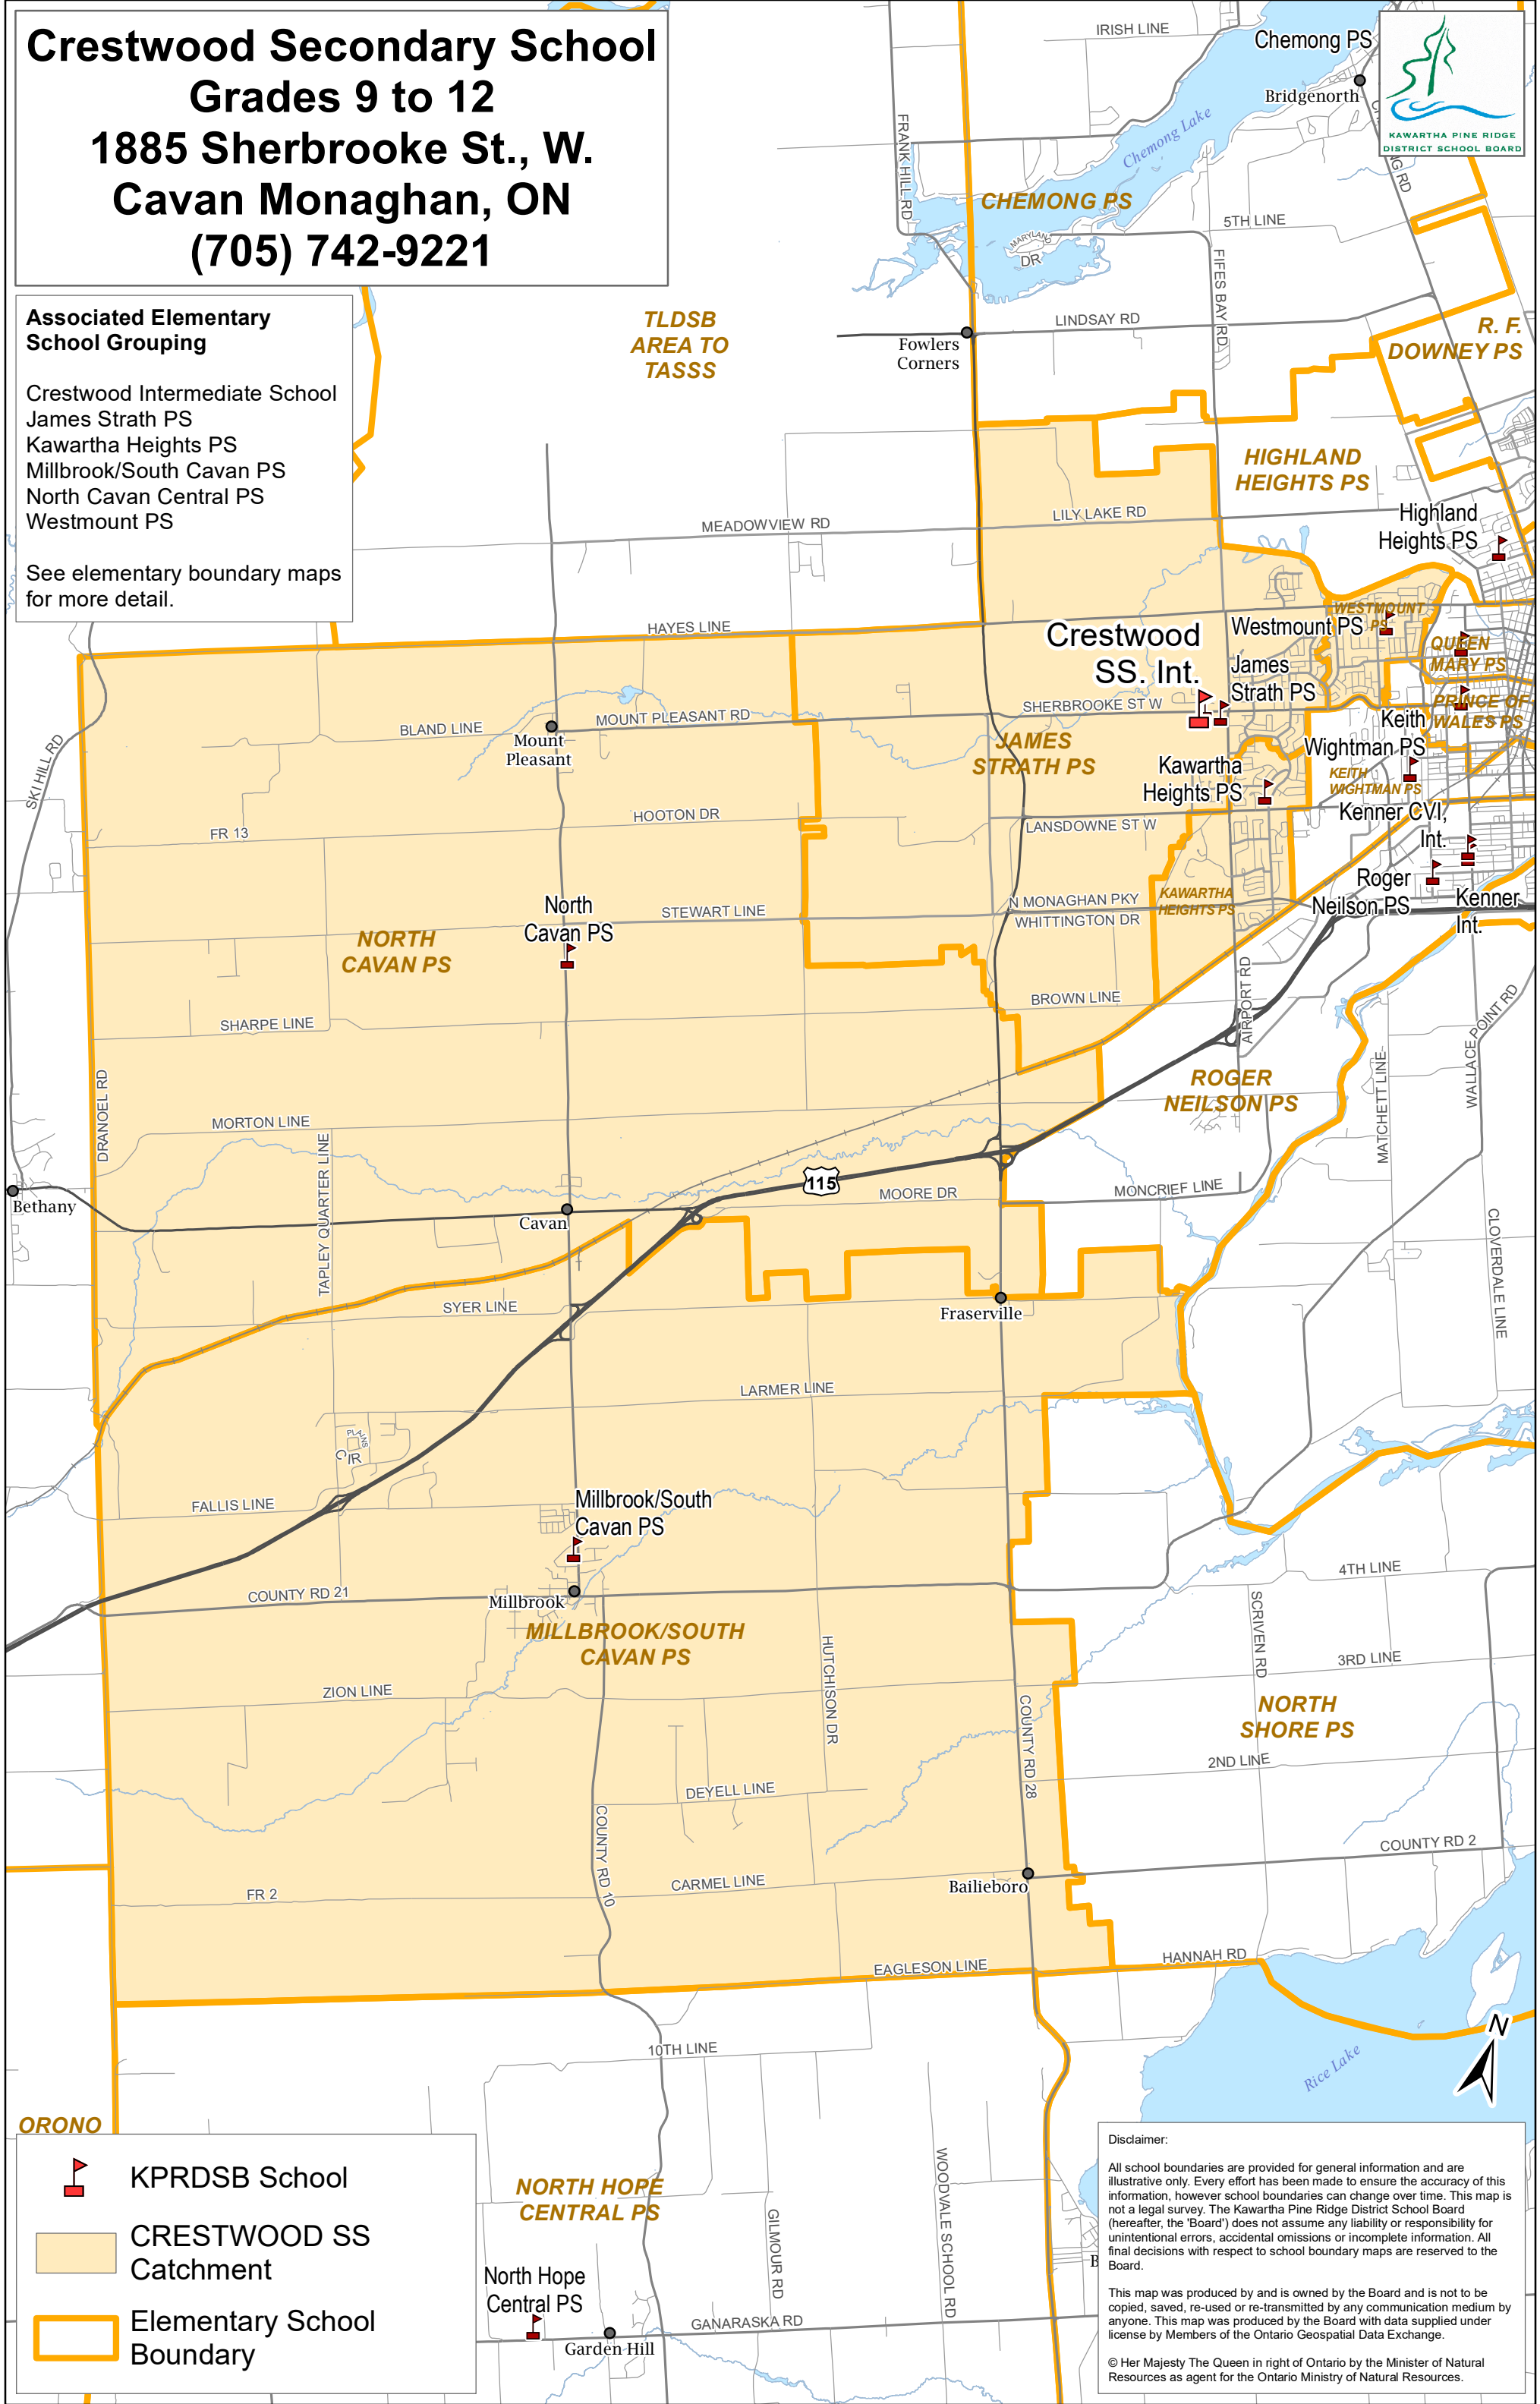

**Crestwood Secondary School**  
**Grades 9 to 12**  
**1885 Sherbrooke St., W.**  
**Cavan Monaghan, ON**  
**(705) 742-9221**

**Associated Elementary School Grouping**

Crestwood Intermediate School  
 James Strath PS  
 Kawartha Heights PS  
 Millbrook/South Cavan PS  
 North Cavan Central PS  
 Westmount PS

See elementary boundary maps for more detail.

**TLDSB  
 AREA TO  
 TASSS**

**ORONO**

-  KPRDSB School
-  CRESTWOOD SS Catchment
-  Elementary School Boundary

**Disclaimer:**

All school boundaries are provided for general information and are illustrative only. Every effort has been made to ensure the accuracy of this information, however school boundaries can change over time. This map is not a legal survey. The Kawartha Pine Ridge District School Board (hereafter, the Board) does not assume any liability or responsibility for unintentional errors, accidental omissions or incomplete information. All final decisions with respect to school boundary maps are reserved to the Board.