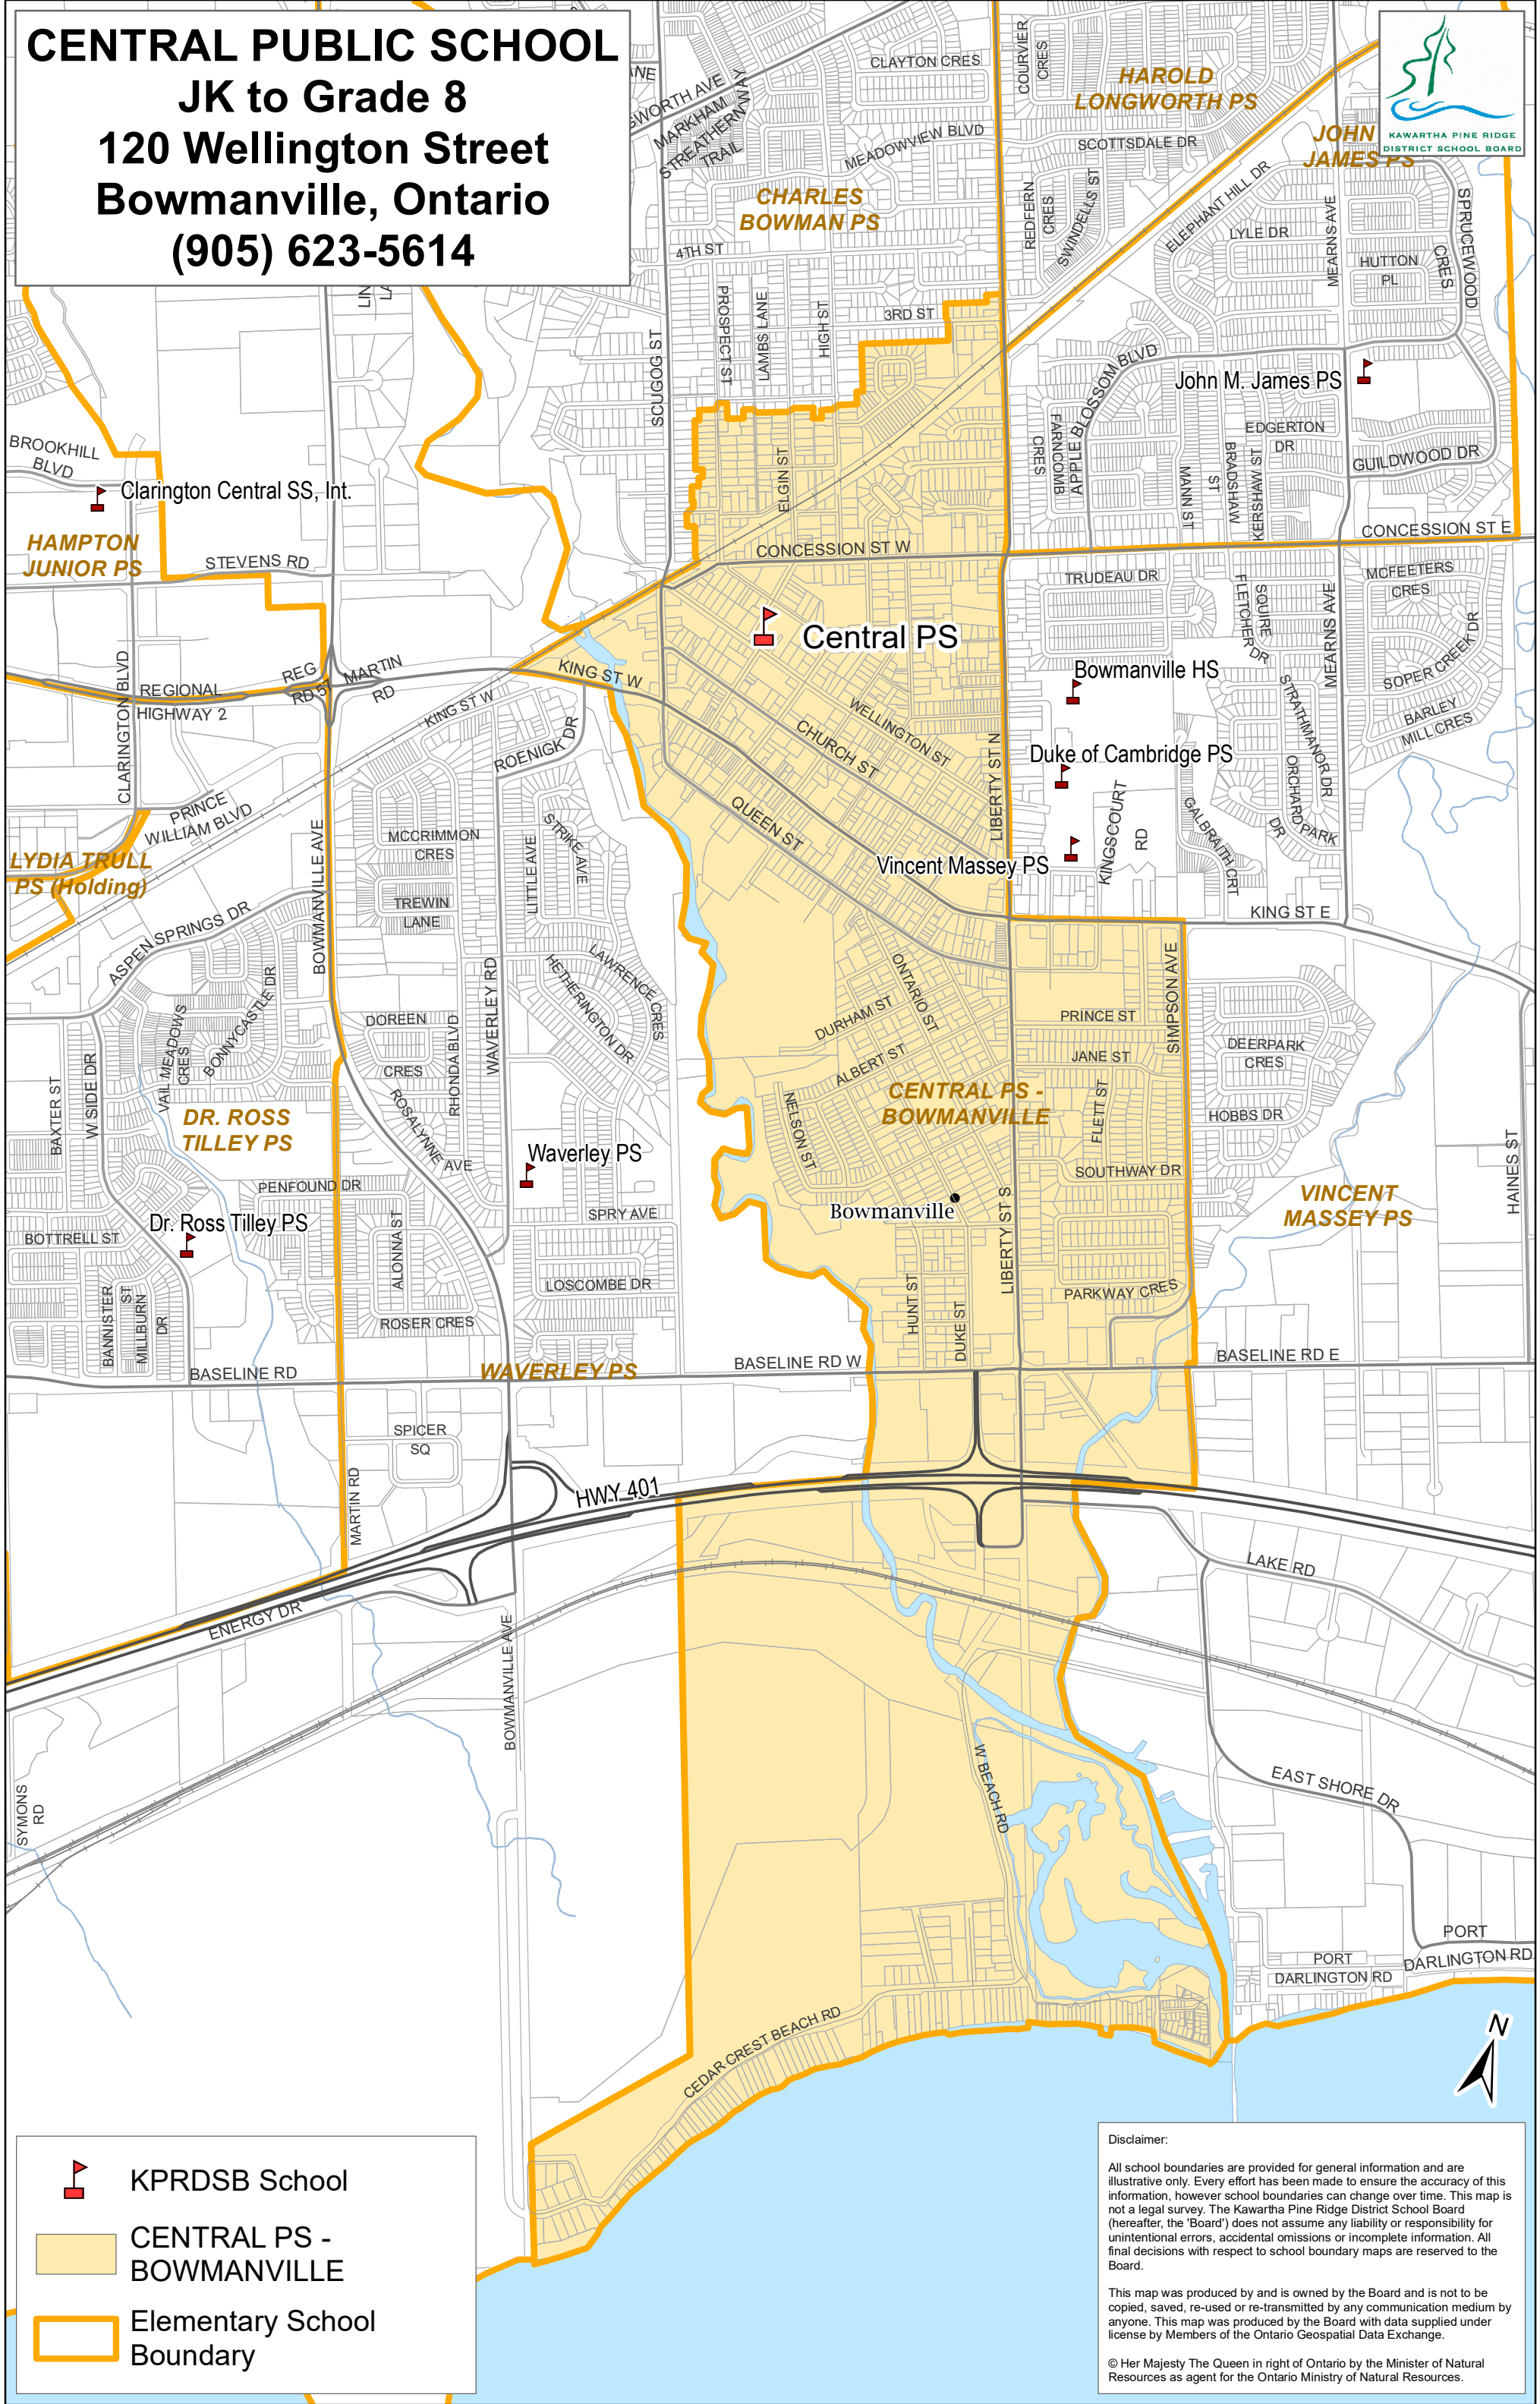

CENTRAL PUBLIC SCHOOL
JK to Grade 8
120 Wellington Street
Bowmanville, Ontario
(905) 623-5614

KPRDSB School

CENTRAL PS - BOWMANVILLE

Elementary School Boundary

Disclaimer:

All school boundaries are provided for general information and are illustrative only. Every effort has been made to ensure the accuracy of this information, however school boundaries can change over time. This map is not a legal survey. The Kawartha Pine Ridge District School Board (hereafter, the 'Board') does not assume any liability or responsibility for unintentional errors, accidental omissions or incomplete information. All final decisions with respect to school boundary maps are reserved to the Board.

This map was produced by and is owned by the Board and is not to be copied, saved, re-used or re-transmitted by any communication medium by anyone. This map was produced by the Board with data supplied under license by Members of the Ontario Geospatial Data Exchange.