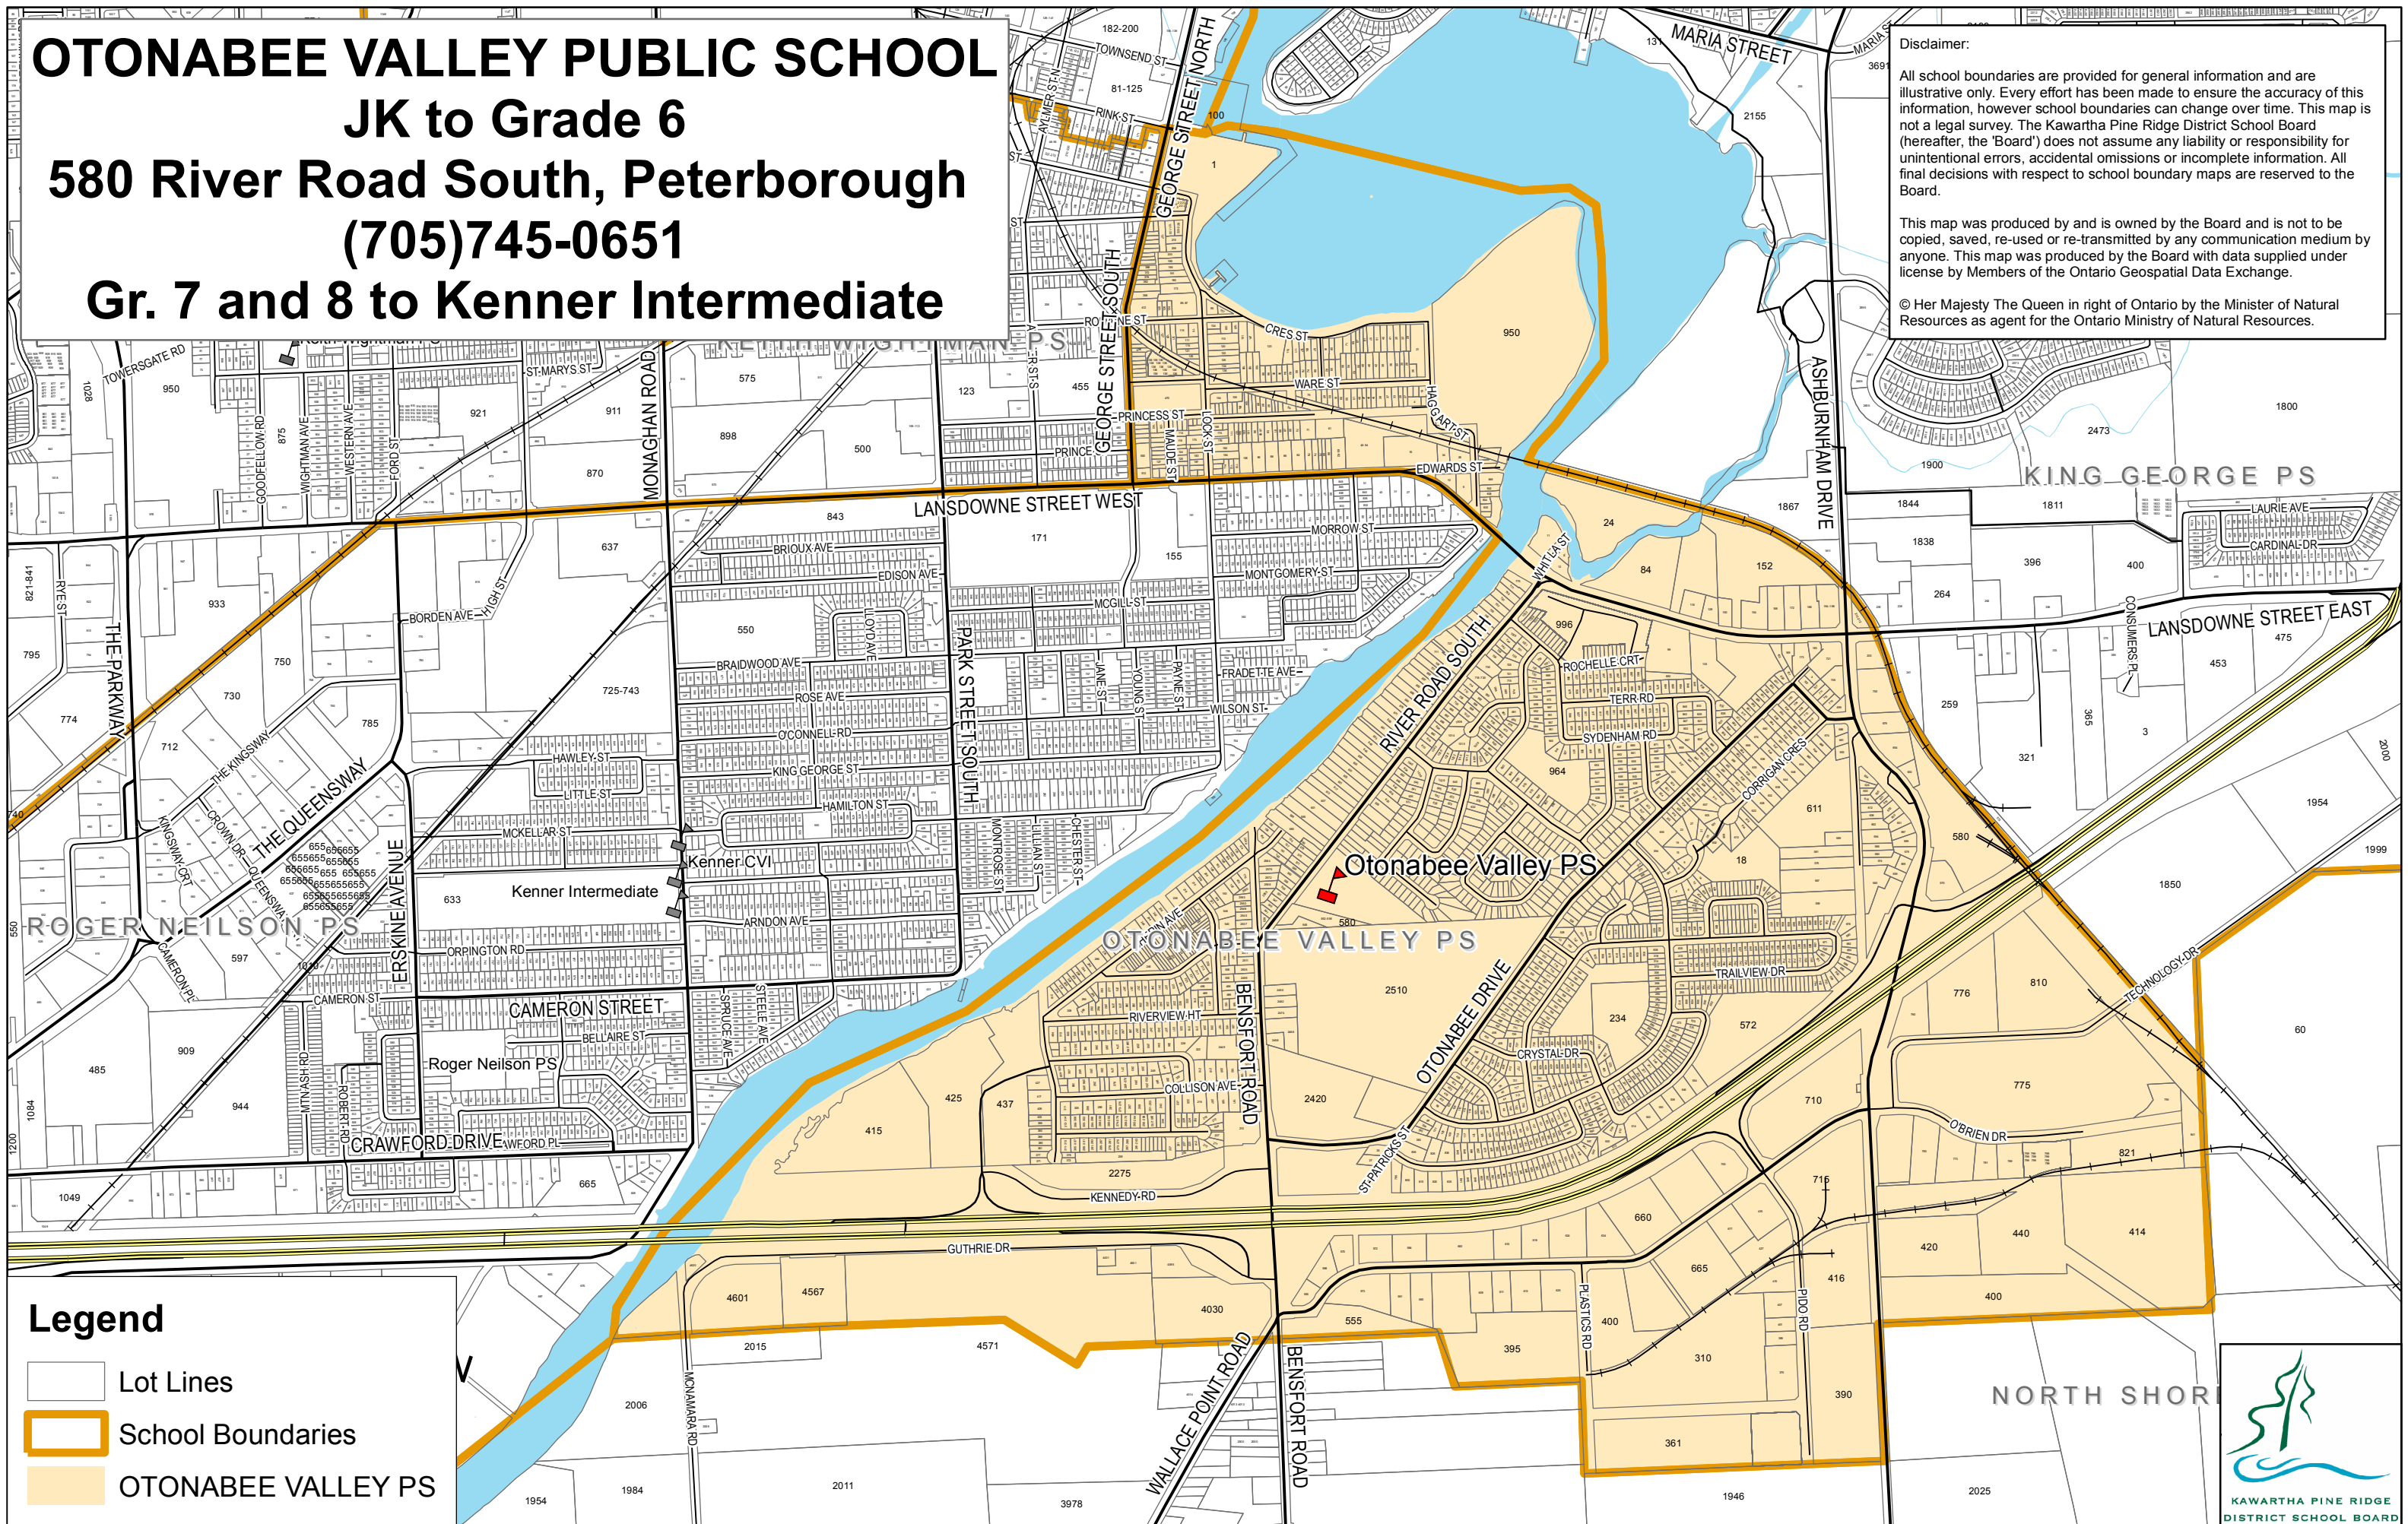

OTONABEE VALLEY PUBLIC SCHOOL

JK to Grade 6

580 River Road South, Peterborough

(705)745-0651

Gr. 7 and 8 to Kenner Intermediate

Disclaimer:
 All school boundaries are provided for general information and are illustrative only. Every effort has been made to ensure the accuracy of this information, however school boundaries can change over time. This map is not a legal survey. The Kawartha Pine Ridge District School Board (hereafter, the "Board") does not assume any liability or responsibility for unintentional errors, accidental omissions or incomplete information. All final decisions with respect to school boundary maps are reserved to the Board.

© Her Majesty The Queen in right of Ontario by the Minister of Natural Resources as agent for the Ontario Ministry of Natural Resources.

- Legend**
-  Lot Lines
 -  School Boundaries
 -  OTONABEE VALLEY PS