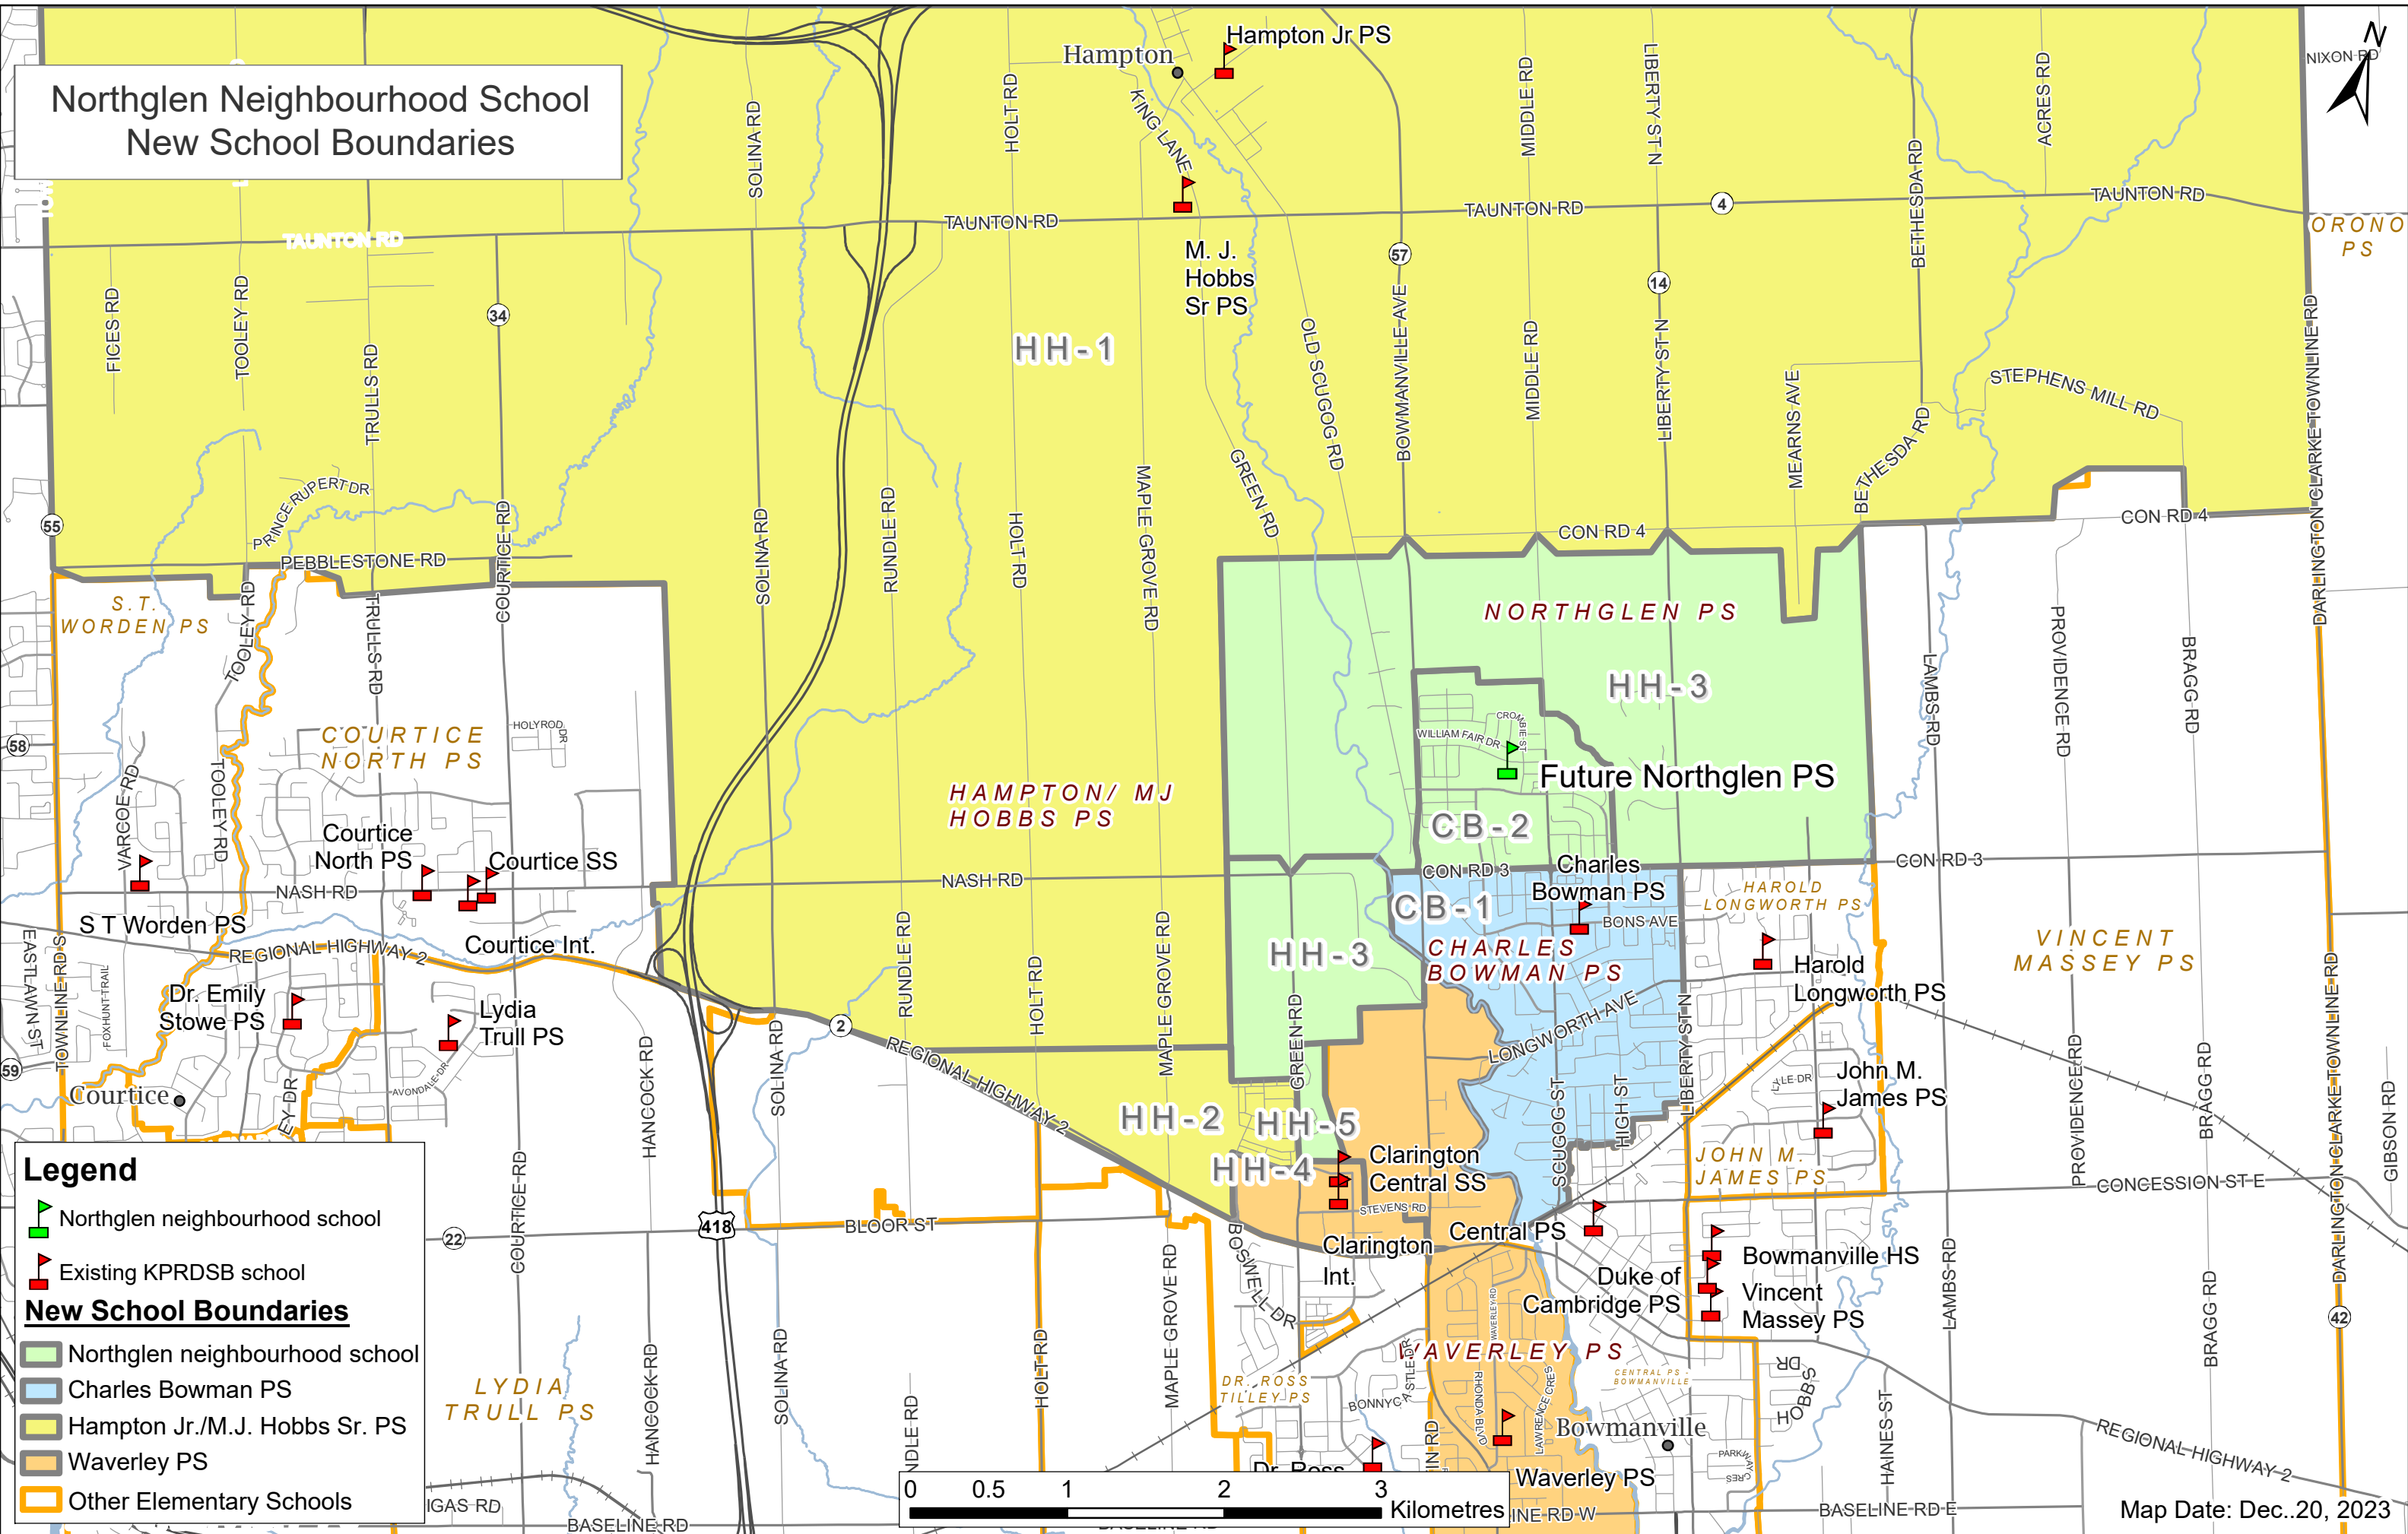

Northglen Neighbourhood School New School Boundaries

Legend

- ▶ Northglen neighbourhood school
- ▶ Existing KPRDSB school

New School Boundaries

- Northglen neighbourhood school
- Charles Bowman PS
- Hampton Jr./M.J. Hobbs Sr. PS
- Waverley PS
- Other Elementary Schools

Map Date: Dec..20, 2023