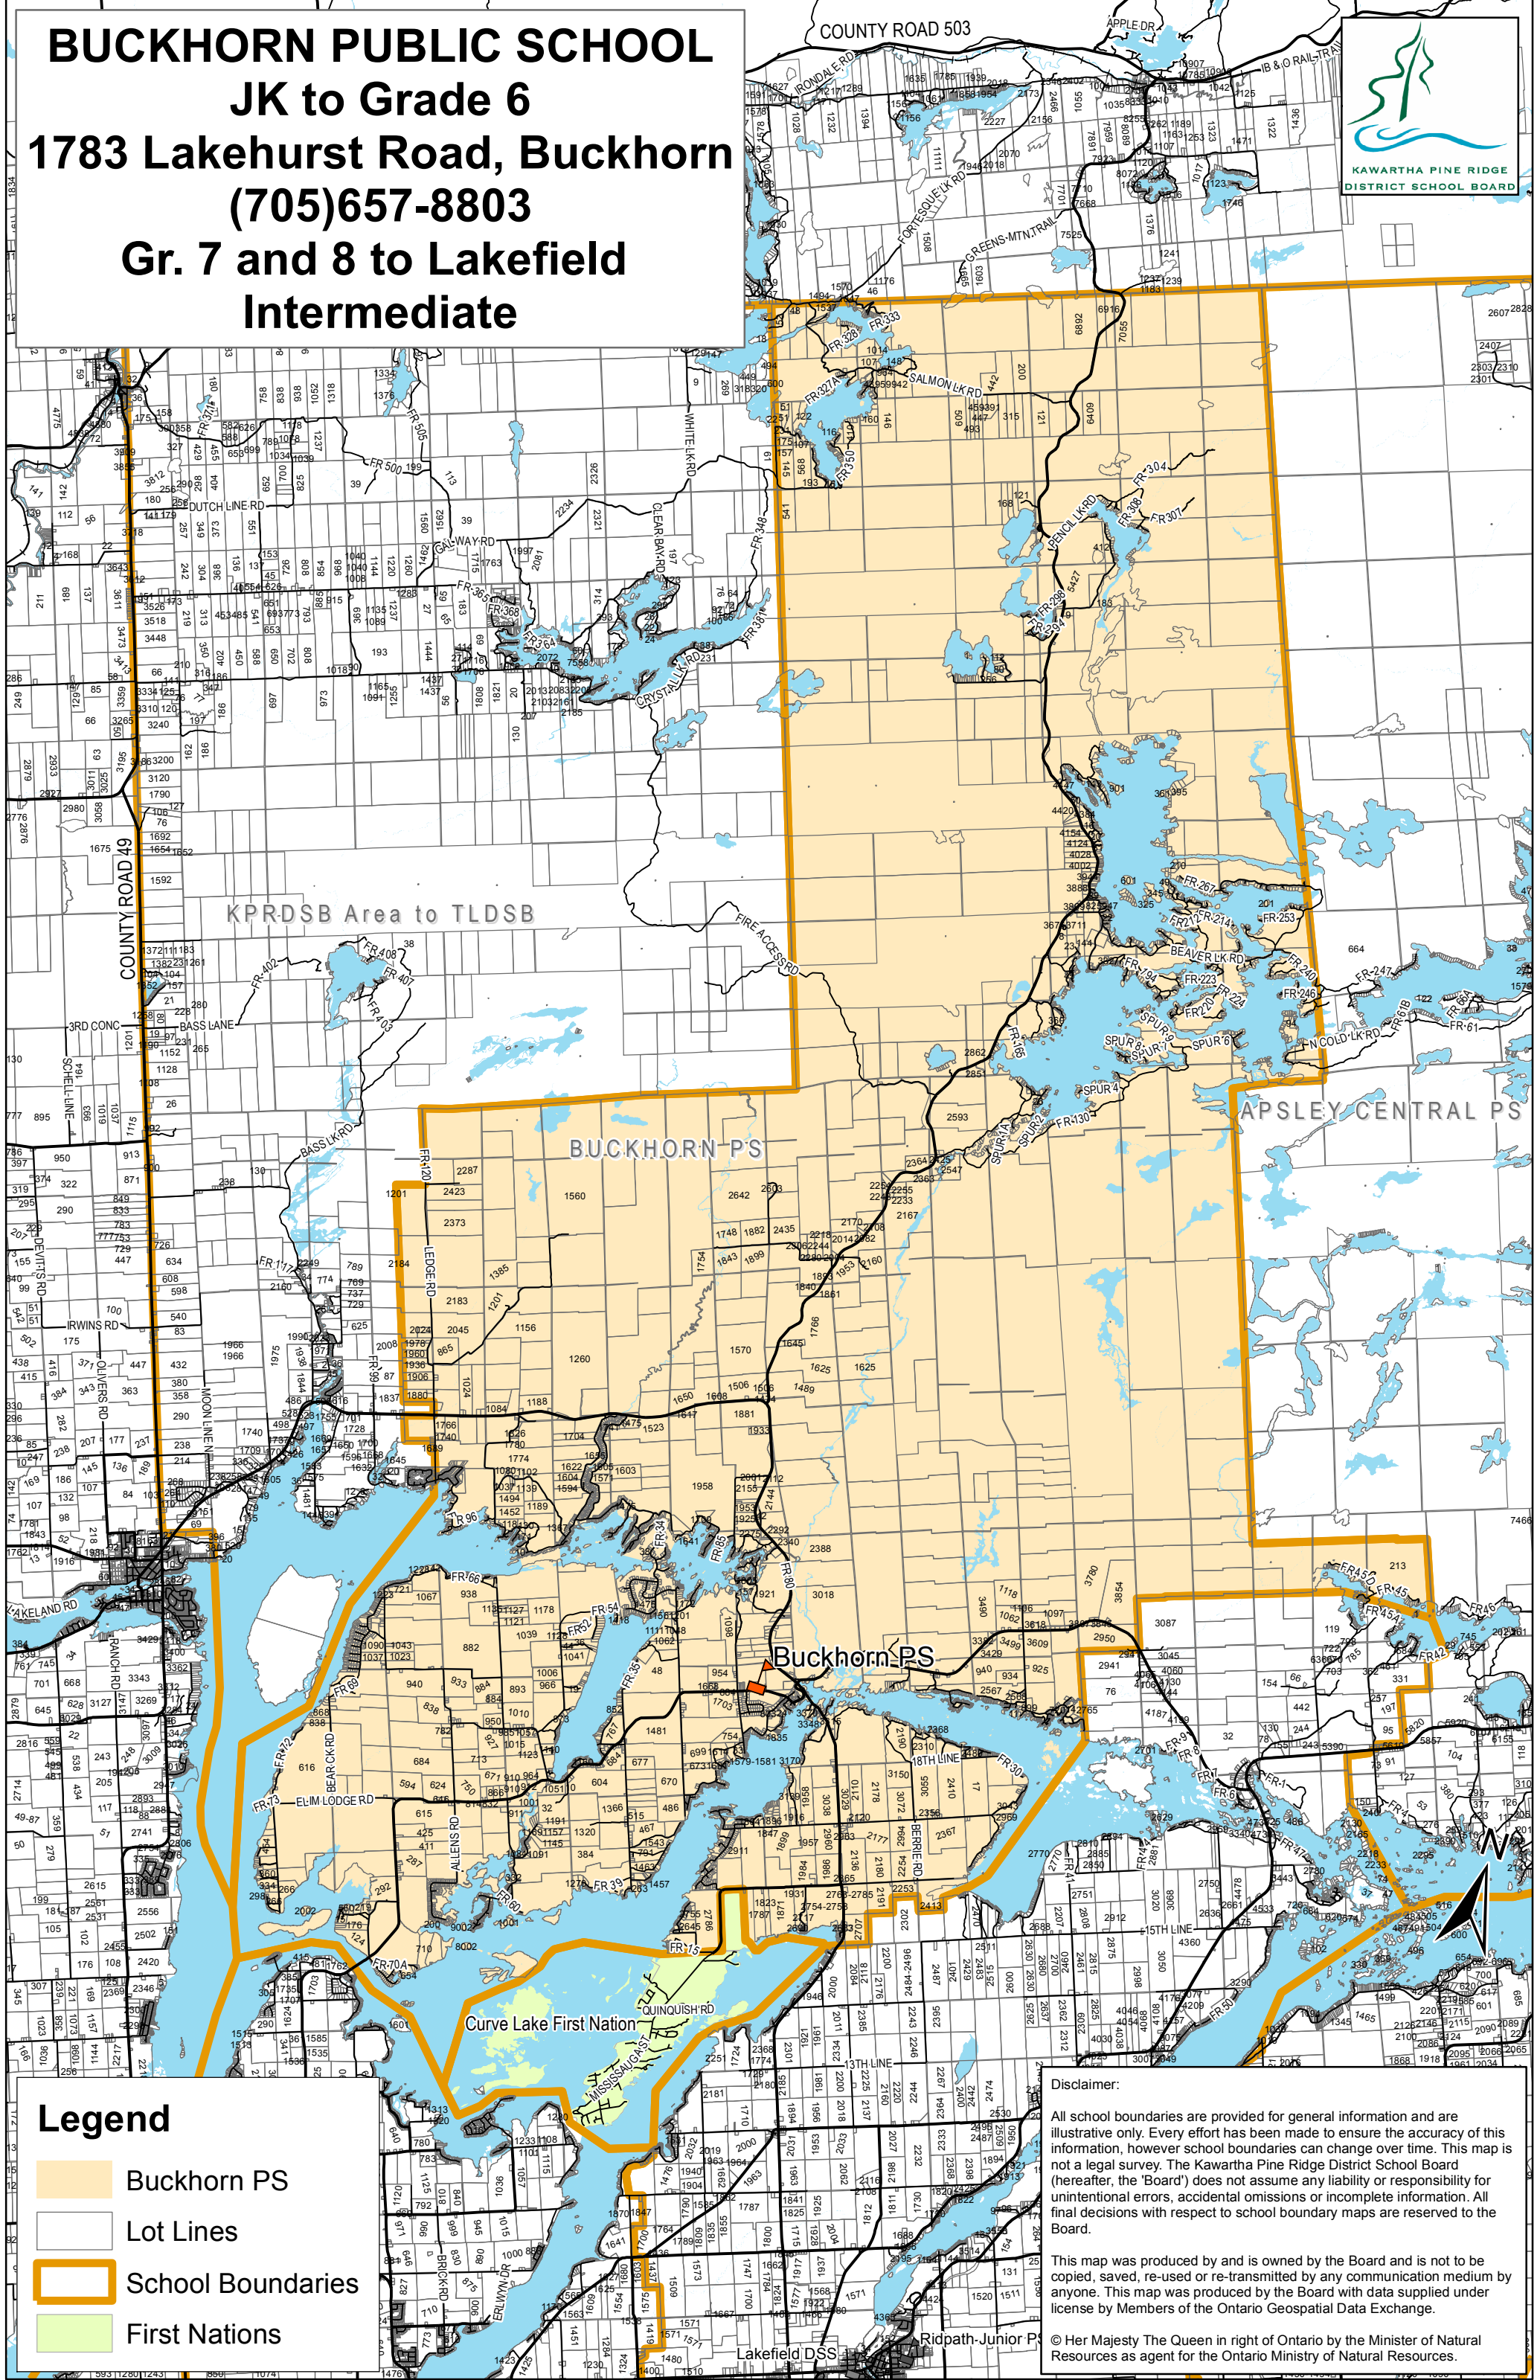

BUCKHORN PUBLIC SCHOOL

JK to Grade 6

1783 Lakehurst Road, Buckhorn (705)657-8803

Gr. 7 and 8 to Lakefield Intermediate

Legend

- Buckhorn PS
- Lot Lines
- School Boundaries
- First Nations

Disclaimer:

All school boundaries are provided for general information and are illustrative only. Every effort has been made to ensure the accuracy of this information, however school boundaries can change over time. This map is not a legal survey. The Kawartha Pine Ridge District School Board (hereafter, the "Board") does not assume any liability or responsibility for unintentional errors, accidental omissions or incomplete information. All final decisions with respect to school boundary maps are reserved to the Board.

This map was produced by and is owned by the Board and is not to be copied, saved, re-used or re-transmitted by any communication medium by anyone. This map was produced by the Board with data supplied under license by Members of the Ontario Geospatial Data Exchange.