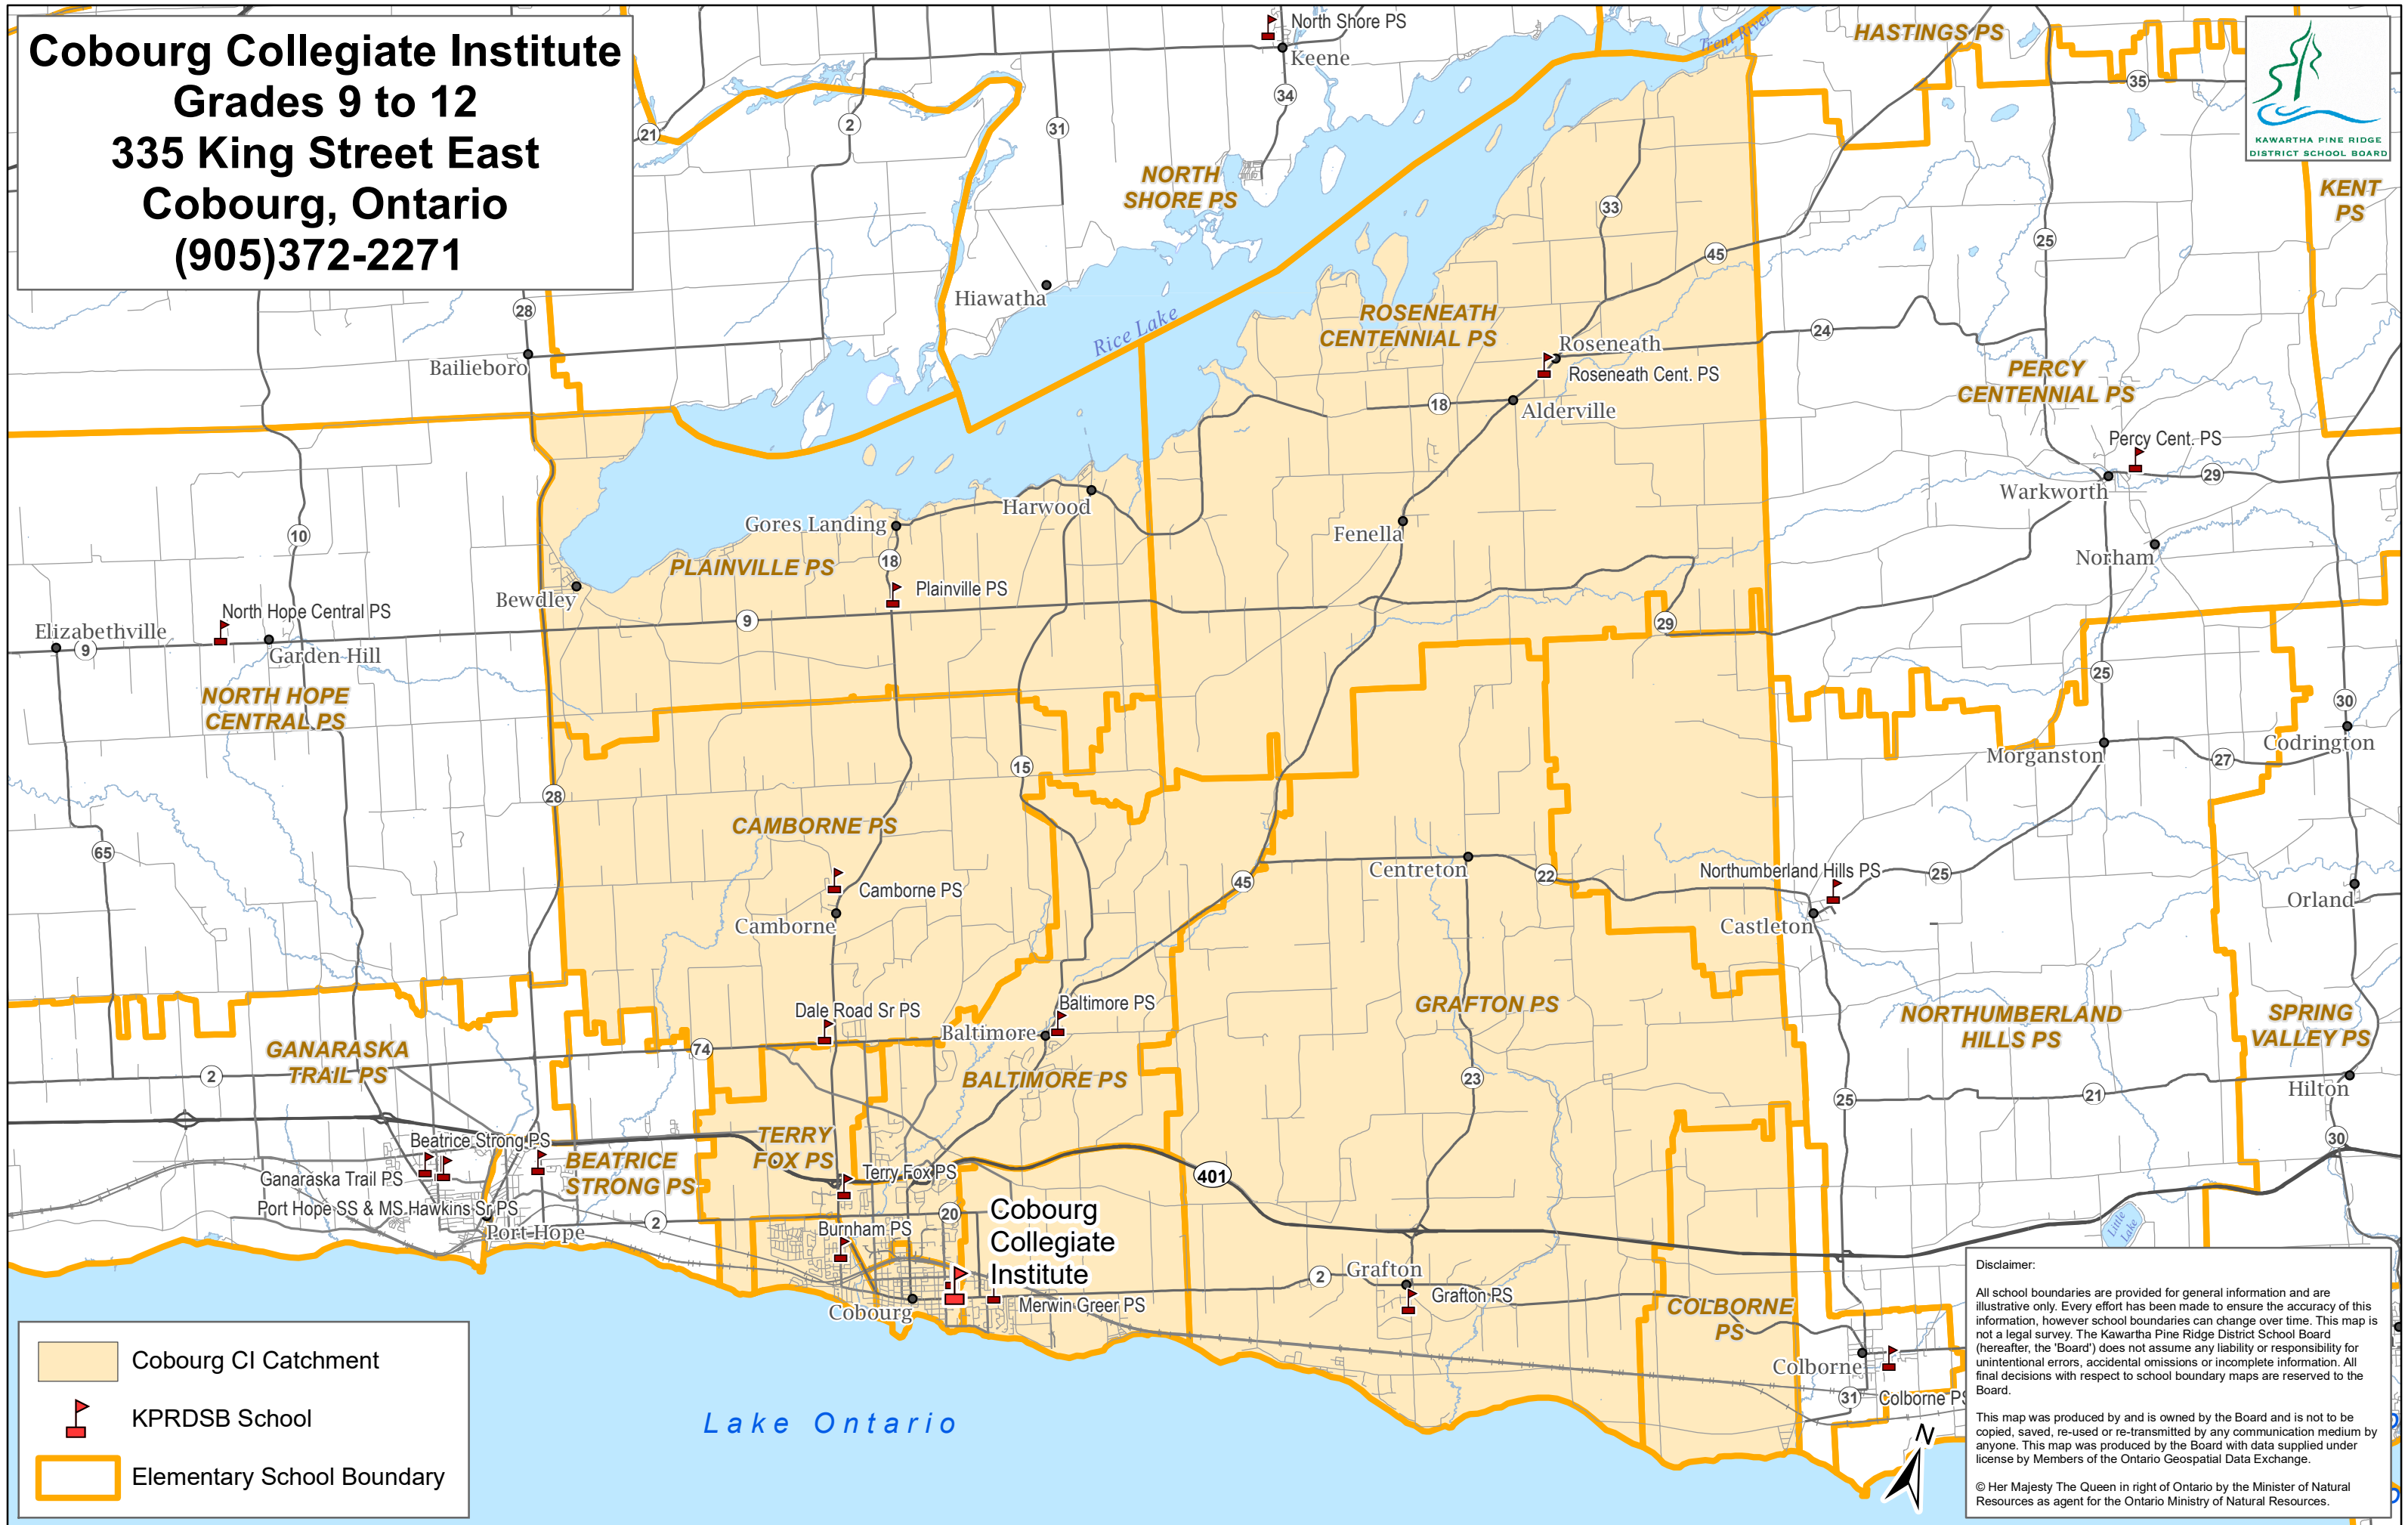

Cobourg Collegiate Institute
Grades 9 to 12
335 King Street East
Cobourg, Ontario
(905)372-2271

- Cobourg CI Catchment
- KPRDSB School
- Elementary School Boundary

Disclaimer:
 All school boundaries are provided for general information and are illustrative only. Every effort has been made to ensure the accuracy of this information, however school boundaries can change over time. This map is not a legal survey. The Kawartha Pine Ridge District School Board (hereafter, the "Board") does not assume any liability or responsibility for unintentional errors, accidental omissions or incomplete information. All final decisions with respect to school boundary maps are reserved to the Board.

This map was produced by and is owned by the Board and is not to be copied, saved, re-used or re-transmitted by any communication medium by anyone. This map was produced by the Board with data supplied under license by Members of the Ontario Geospatial Data Exchange.