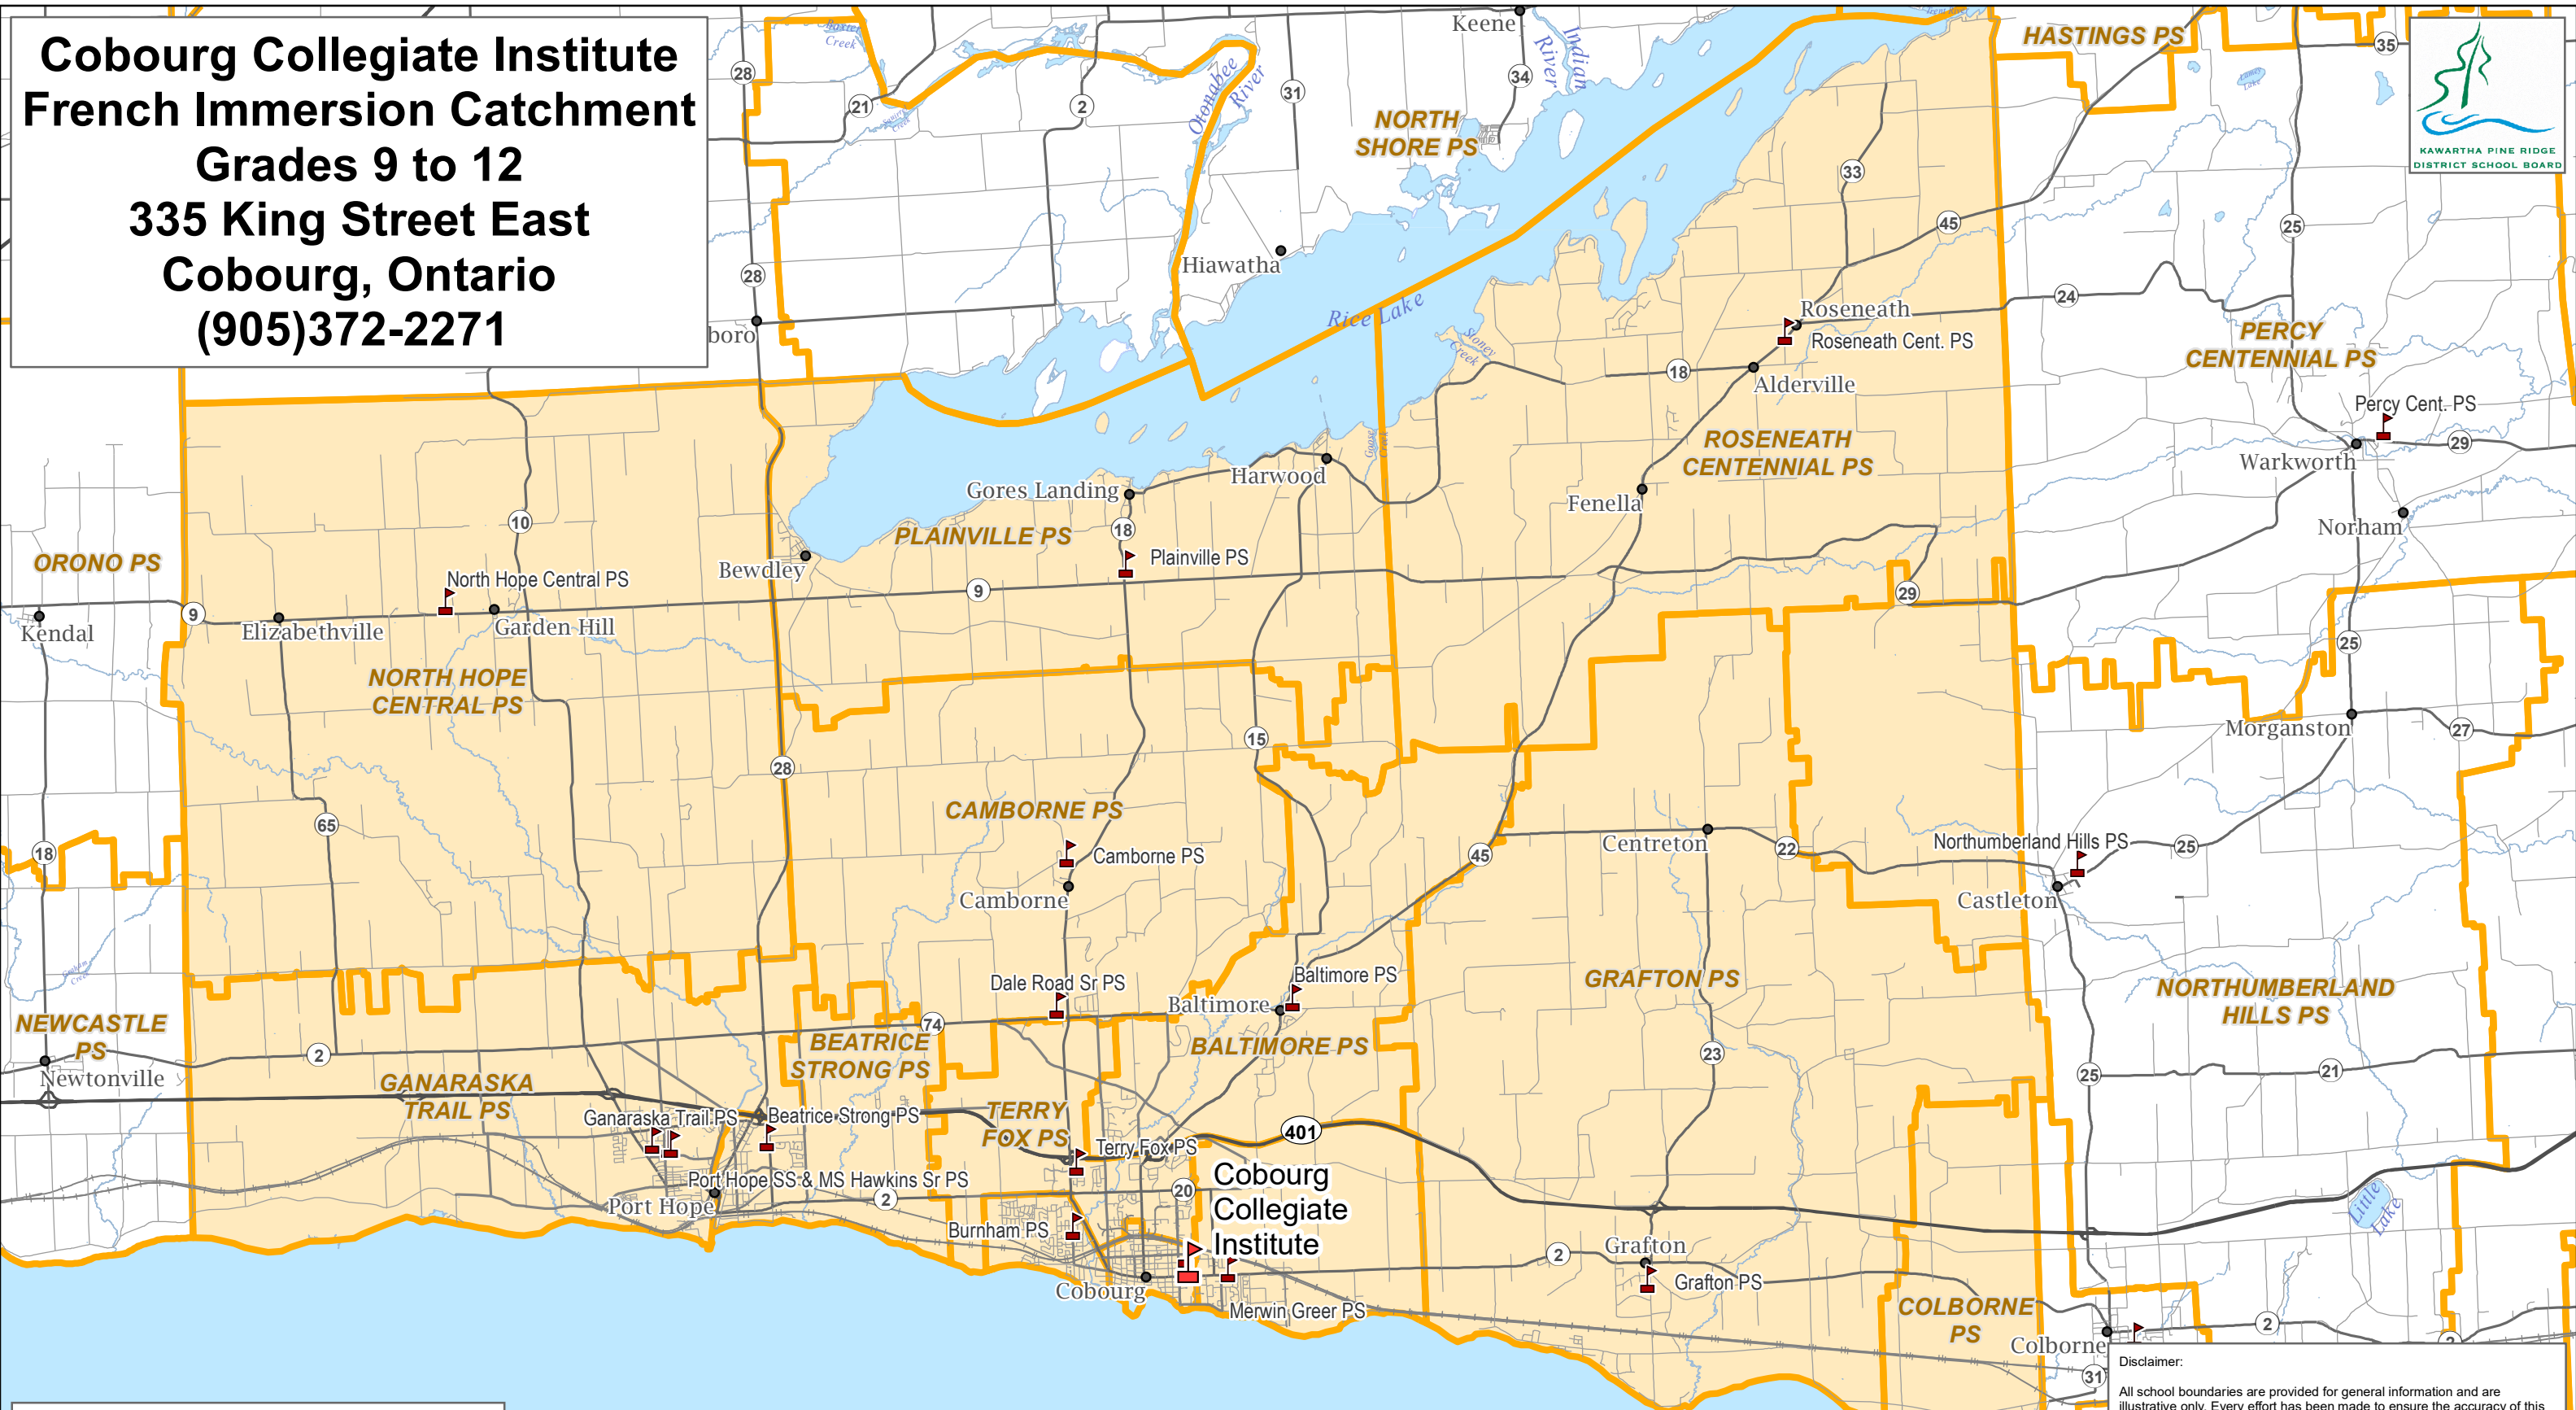

**Cobourg Collegiate Institute  
French Immersion Catchment  
Grades 9 to 12  
335 King Street East  
Cobourg, Ontario  
(905)372-2271**

- CCI French Immersion Catchment
- KPRDSB School
- Elementary School Boundary

**Disclaimer:**  
All school boundaries are provided for general information and are illustrative only. Every effort has been made to ensure the accuracy of this information, however school boundaries can change over time. This map is not a legal survey. The Kawartha Pine Ridge District School Board (hereafter, the 'Board') does not assume any liability or responsibility for unintentional errors, accidental omissions or incomplete information. All final decisions with respect to school boundary maps are reserved to the Board.