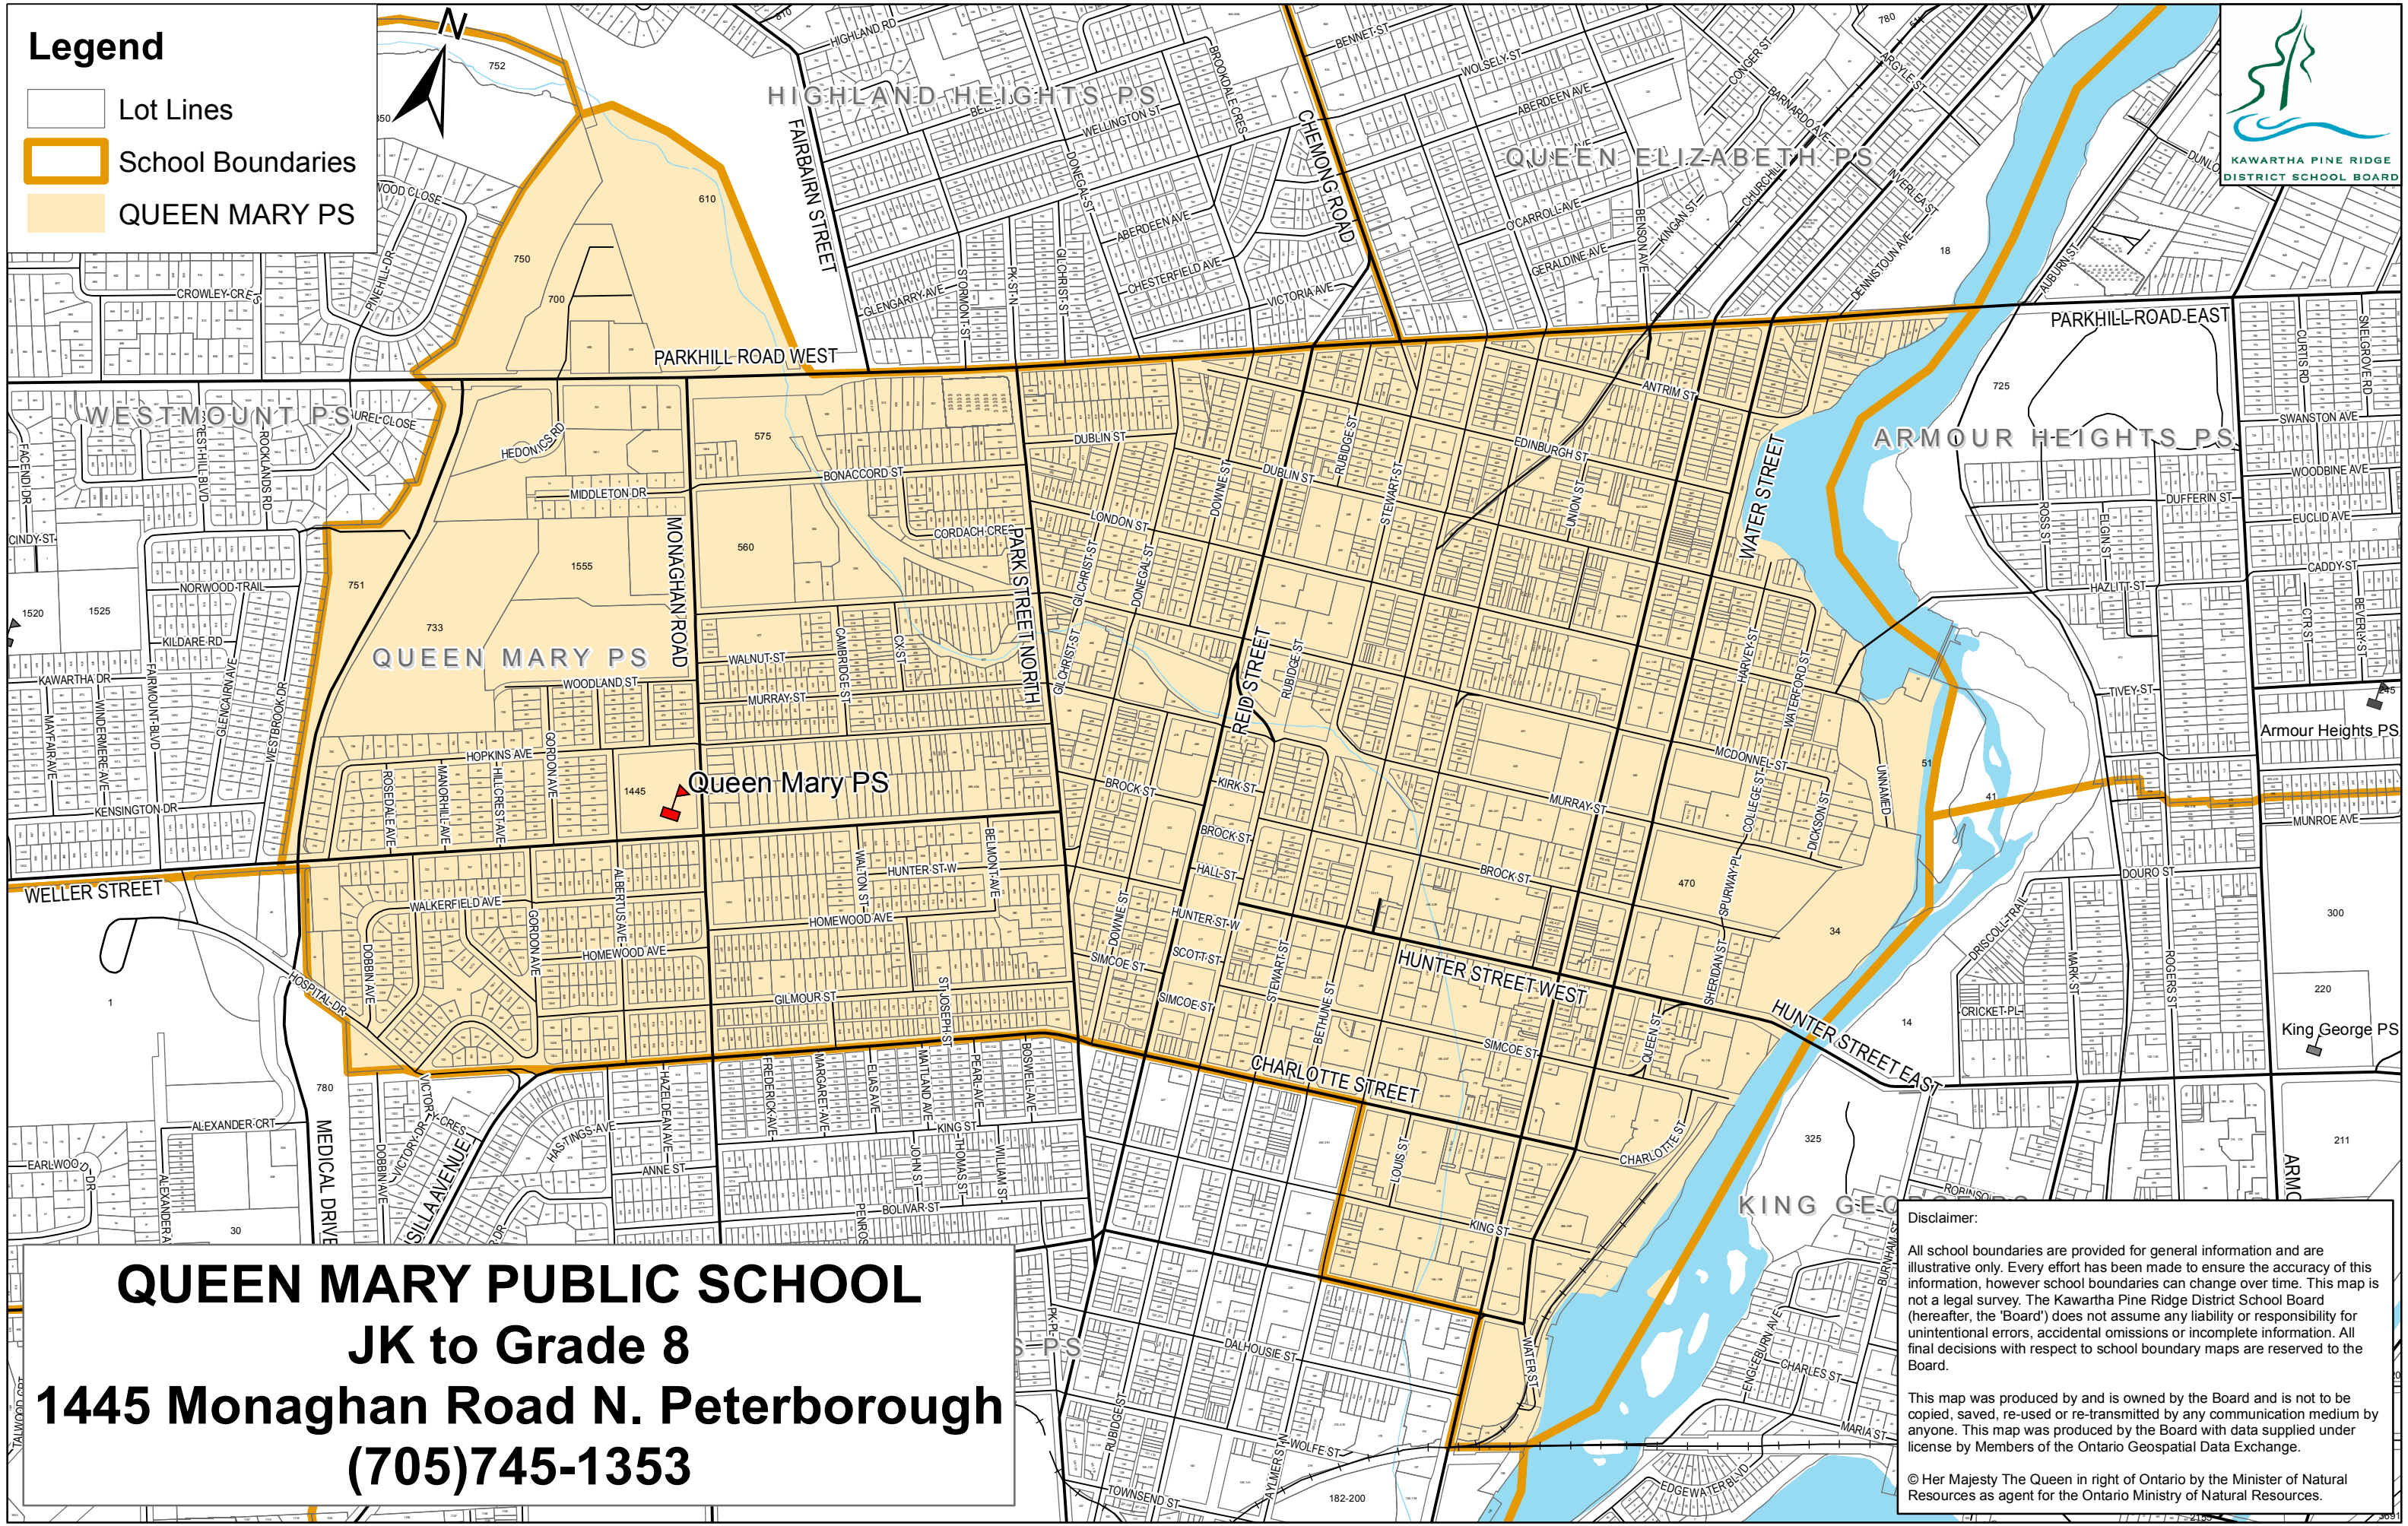

Legend

-  Lot Lines
-  School Boundaries
-  QUEEN MARY PS

QUEEN MARY PUBLIC SCHOOL
JK to Grade 8
1445 Monaghan Road N. Peterborough
(705)745-1353

Disclaimer:
All school boundaries are provided for general information and are illustrative only. Every effort has been made to ensure the accuracy of this information, however school boundaries can change over time. This map is not a legal survey. The Kawartha Pine Ridge District School Board (hereafter, the 'Board') does not assume any liability or responsibility for unintentional errors, accidental omissions or incomplete information. All final decisions with respect to school boundary maps are reserved to the Board.

This map was produced by and is owned by the Board and is not to be copied, saved, re-used or re-transmitted by any communication medium by anyone. This map was produced by the Board with data supplied under license by Members of the Ontario Geospatial Data Exchange.