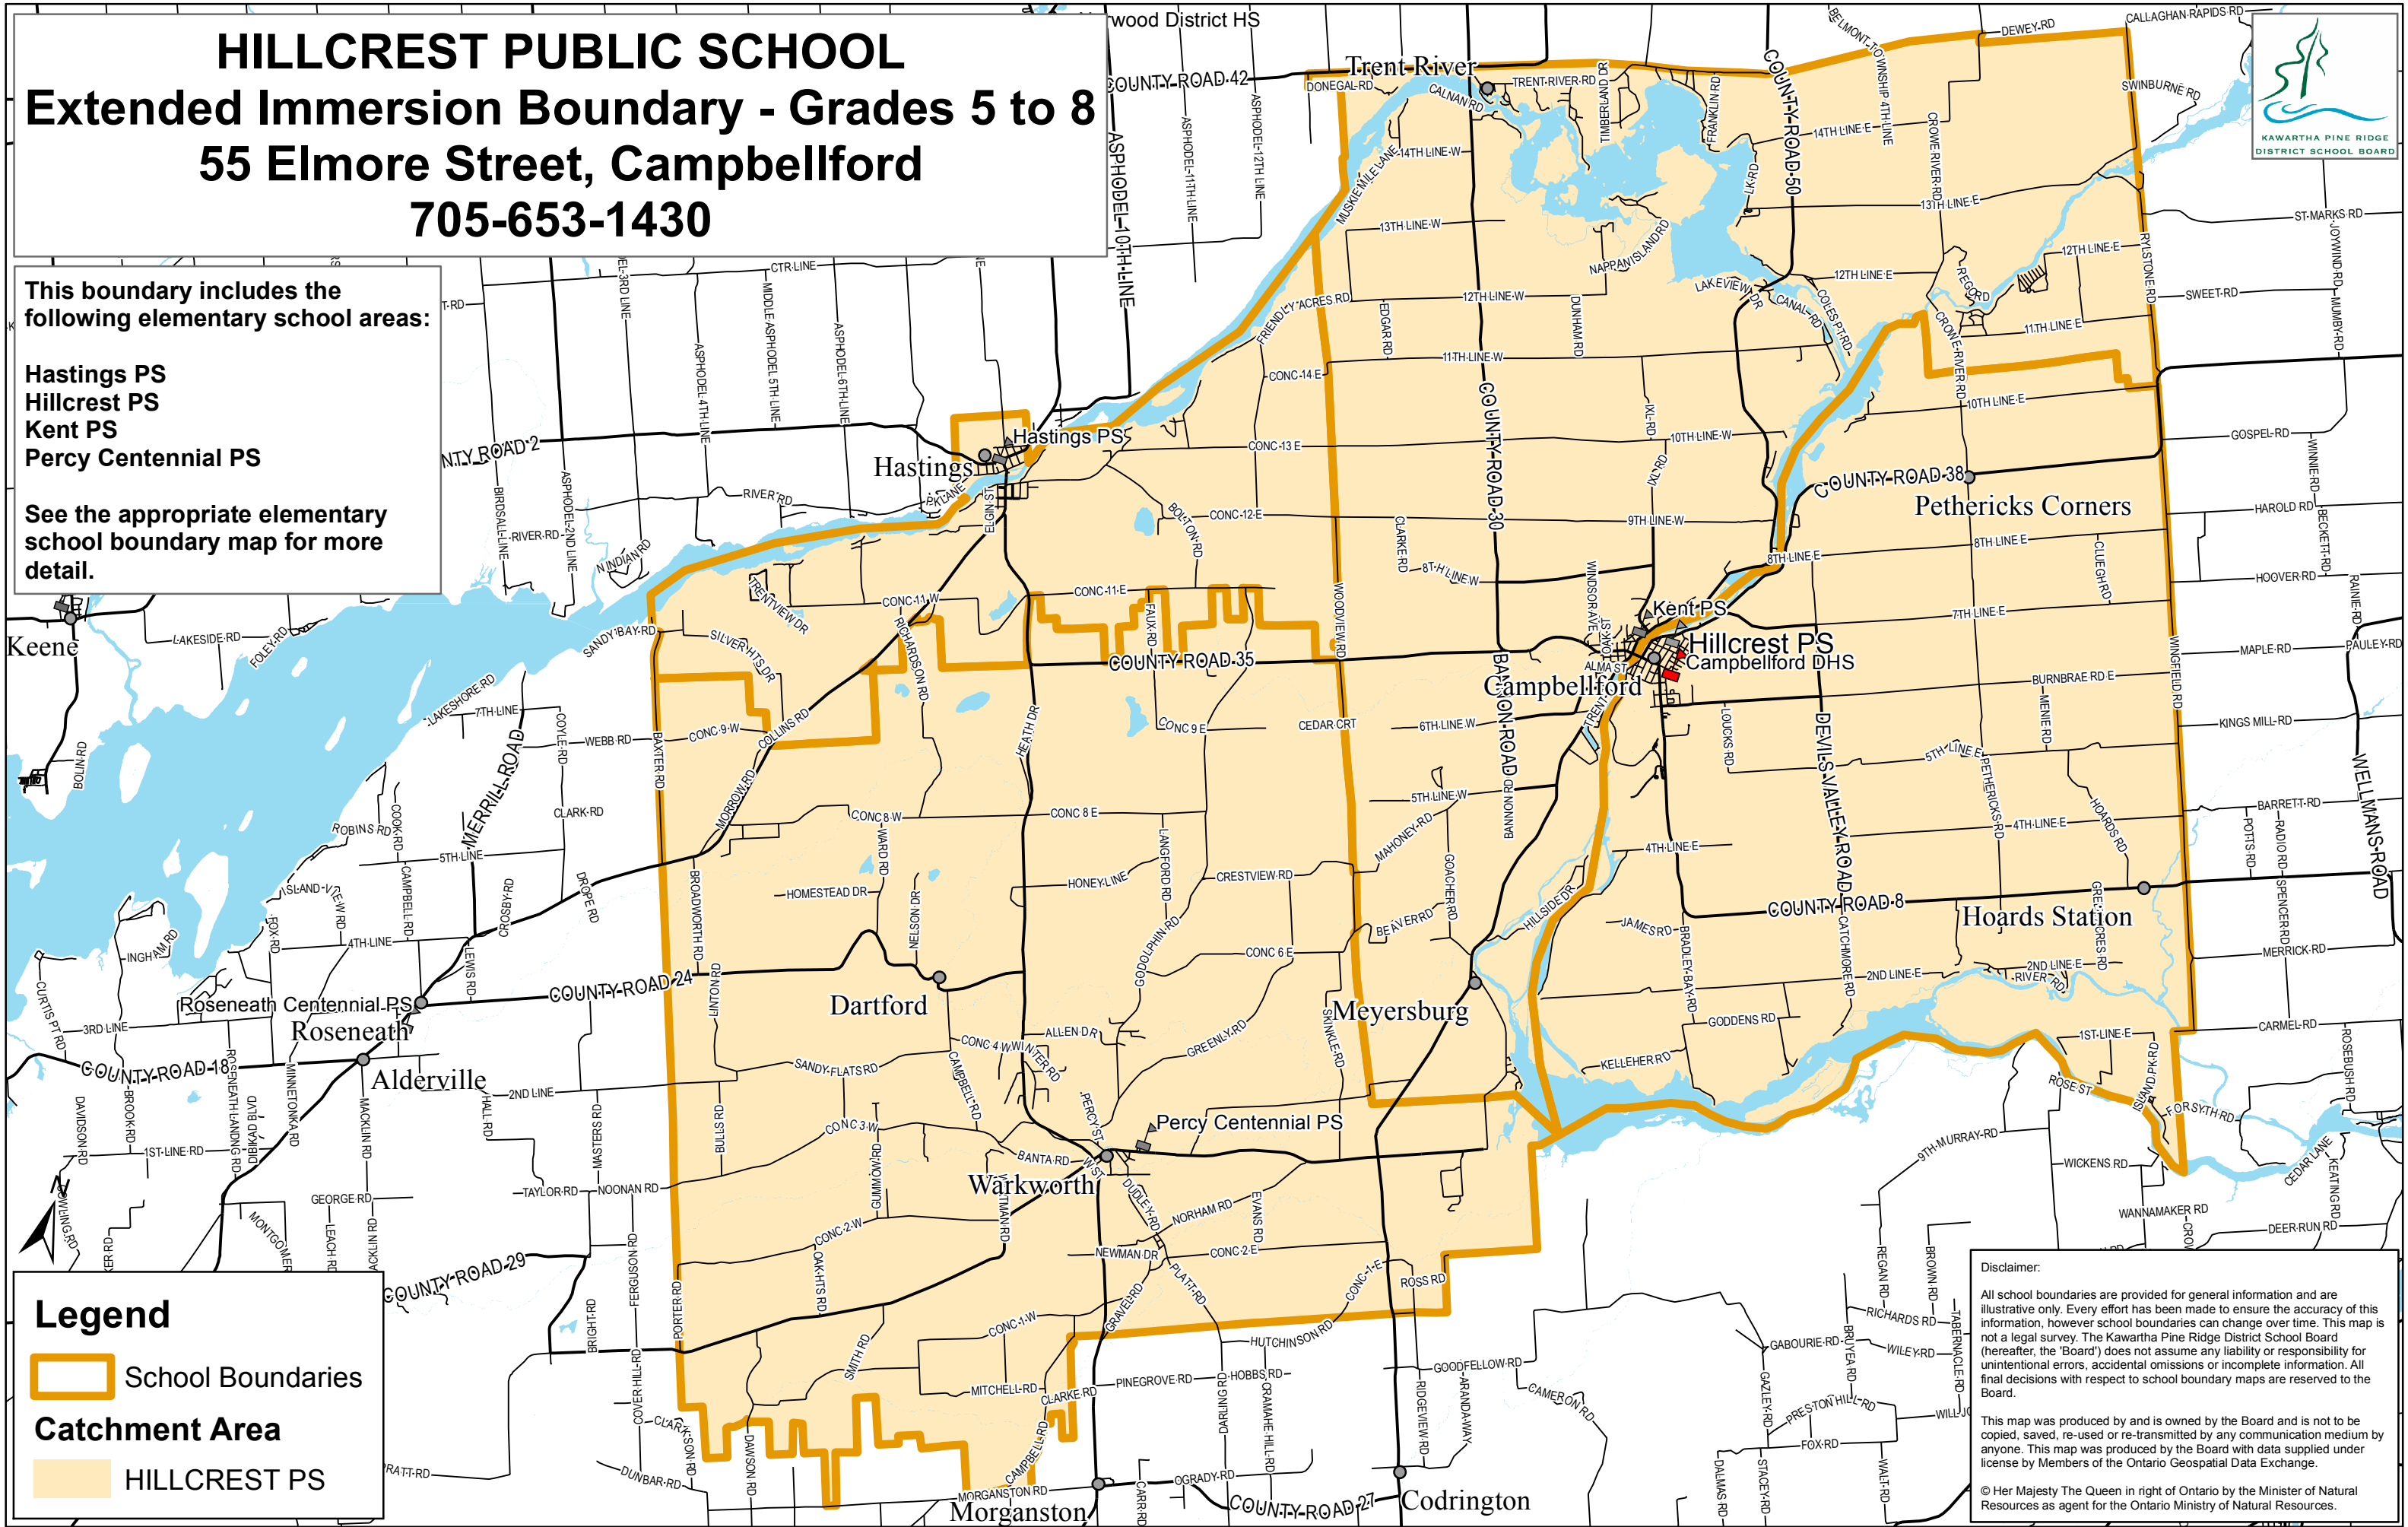

HILLCREST PUBLIC SCHOOL

Extended Immersion Boundary - Grades 5 to 8

55 Elmore Street, Campbellford
705-653-1430

This boundary includes the following elementary school areas:

- Hastings PS
- Hillcrest PS
- Kent PS
- Percy Centennial PS

See the appropriate elementary school boundary map for more detail.

Legend

- School Boundaries
- Catchment Area
- HILLCREST PS

Disclaimer:
All school boundaries are provided for general information and are illustrative only. Every effort has been made to ensure the accuracy of this information, however school boundaries can change over time. This map is not a legal survey. The Kawartha Pine Ridge District School Board (hereafter, the 'Board') does not assume any liability or responsibility for unintentional errors, accidental omissions or incomplete information. All final decisions with respect to school boundary maps are reserved to the Board.

This map was produced by and is owned by the Board and is not to be copied, saved, re-used or re-transmitted by any communication medium by anyone. This map was produced by the Board with data supplied under license by Members of the Ontario Geospatial Data Exchange.

© Her Majesty The Queen in right of Ontario by the Minister of Natural Resources as agent for the Ontario Ministry of Natural Resources.