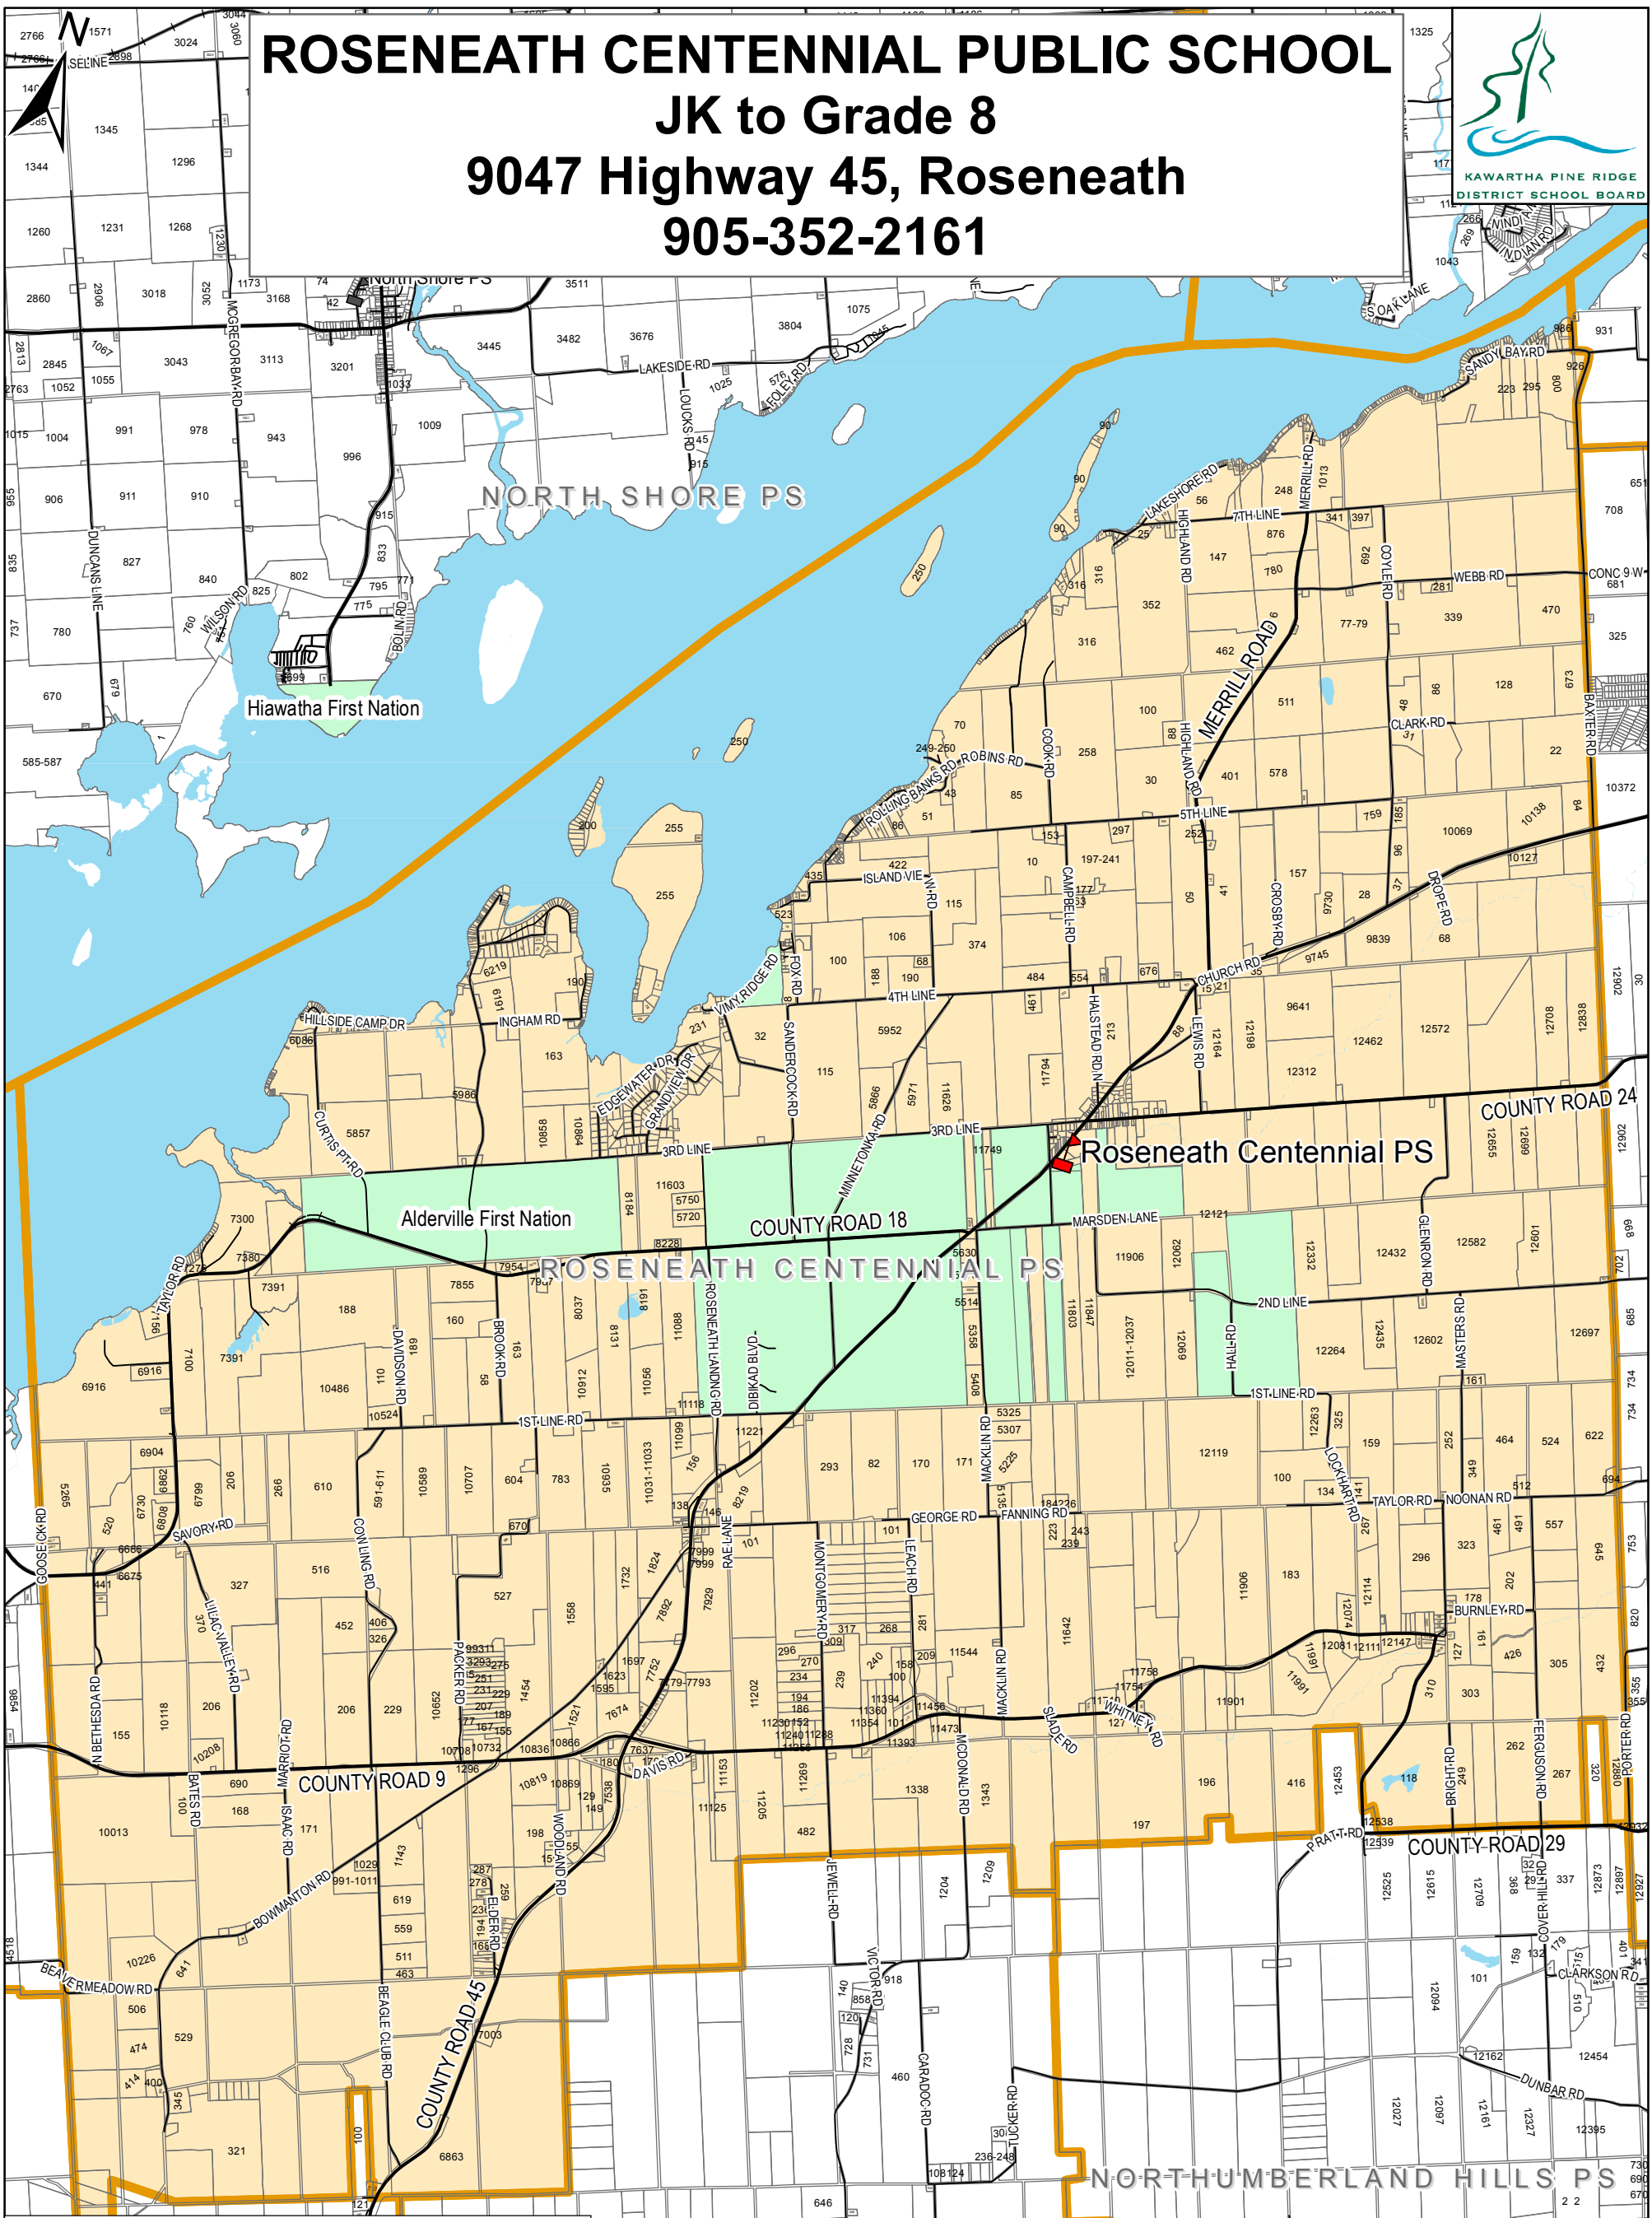

ROSENEATH CENTENNIAL PUBLIC SCHOOL

JK to Grade 8

9047 Highway 45, Roseneath
905-352-2161

Legend

-  Lot Lines
-  First Nations
-  School Boundaries
- Catchment Area**
-  ROSENEATH CENTENNIAL PS

Disclaimer:

All school boundaries are provided for general information and are illustrative only. Every effort has been made to ensure the accuracy of this information, however school boundaries can change over time. This map is not a legal survey. The Kawartha Pine Ridge District School Board (hereafter, the 'Board') does not assume any liability or responsibility for unintentional errors, accidental omissions or incomplete information. All final decisions with respect to school boundary maps are reserved to the Board.

This map was produced by and is owned by the Board and is not to be copied, saved, re-used or re-transmitted by any communication medium by anyone. This map was produced by the Board with data supplied under license by Members of the Ontario Geospatial Data Exchange.