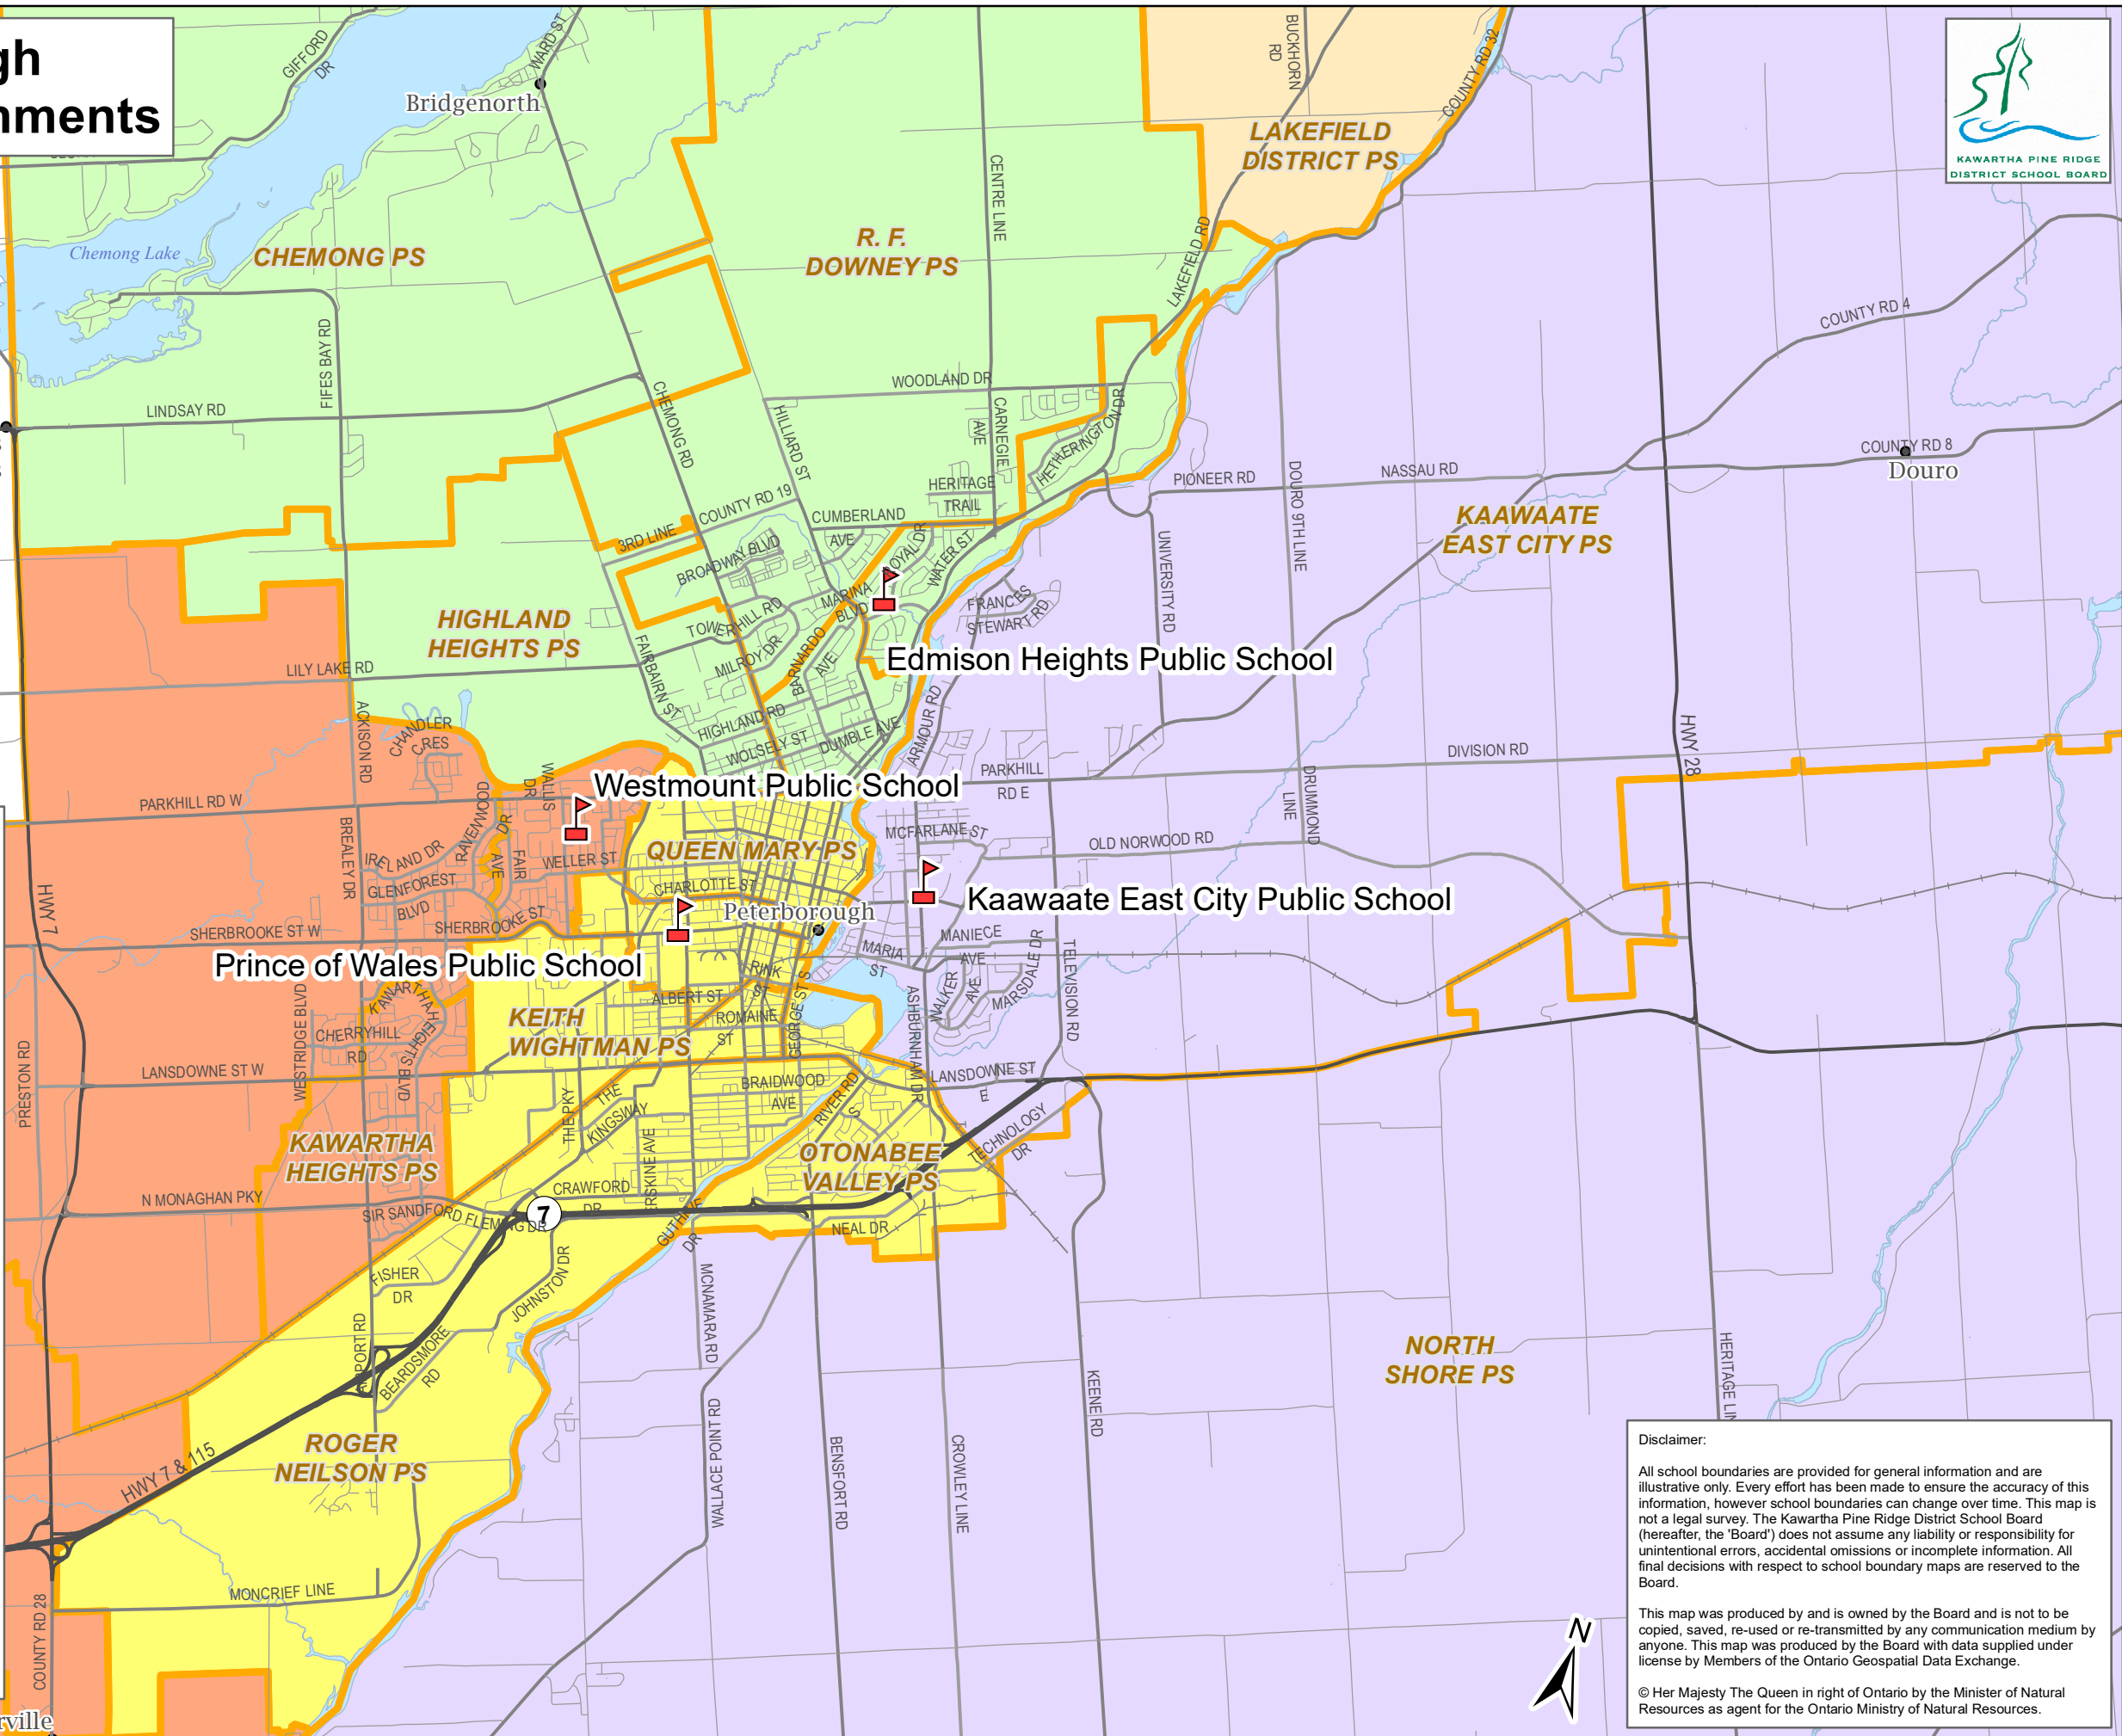

# City of Peterborough French Immersion Catchments

- EDMISON HEIGHTS PS JK-GR.6
- 2022/23 KAAWAATE PS SK-GR.5, EDMISON HTS GR. 6
- LAKEFIELD DISTRICT PS JK-GR.8
- PRINCE OF WALES PS JK-GR.8
- WESTMOUNT PS JK-GR.6
- Elementary School Boundary
- KPRDSB School

**Edmison Heights includes the following elementary school catchments:**  
 Chemong PS  
 Edmison Hts PS  
 Highland Hts PS  
 Queen Elizabeth PS  
 R.F. Downey PS

**Kaawaate East City PS is adding one grade per year of FI in the following catchments:**  
 Havelock-Belmont PS  
 Kaawaate East City PS  
 North Shore PS  
 Norwood District PS

**Lakefield District Public School includes:**  
 Apsley Central PS  
 Buckhorn PS  
 Lakefield District PS  
 Warsaw PS

**Prince of Wales Public School includes:**  
 Keith Wightman PS  
 Otonabee Valley PS  
 Prince of Wales PS  
 Queen Mary PS  
 Roger Neilson PS

**Westmount Public School includes:**  
 James Strath PS  
 Kawartha Heights PS  
 Millbrook / South Cavan PS  
 North Cavan Central PS  
 Westmount PS

**Disclaimer:**  
 All school boundaries are provided for general information and are illustrative only. Every effort has been made to ensure the accuracy of this information, however school boundaries can change over time. This map is not a legal survey. The Kawartha Pine Ridge District School Board (hereafter, the 'Board') does not assume any liability or responsibility for unintentional errors, accidental omissions or incomplete information. All final decisions with respect to school boundary maps are reserved to the Board.